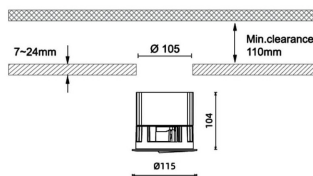

Pro wallwash

Lavov downlight from the family Pro wallwash with a power of 29W and an optics Wall washer 15 degrees . CCT 4000K. With a total lumen output of 1495lm and a luminous efficiency of 51.55lm/W.DALI driver. Made in die cast aluminum and finished in Black color.

Item code	86.D066.3453.02
Product type	Indoor
Category	Downlights
Family	Pro wallwash
Pictograms	

Dimensions

Product dimensions (mm) diam 115xheight 104mm

Scheme

Product

Real power (W)	29
Real luminous flux (Lm)	1495
Luminous efficiency (Lm/W)	51.55
Beam angle (°)	Wall washer 15
IP	IP20
Colour	Black
Control gear included	Yes
Control gear	DALI
Flicker Free	Yes
Light source	LED
Type of LED	COB
Colour temperature (K)	4000
Colour consistency (SDCM)	SDCM<3
CRI	90