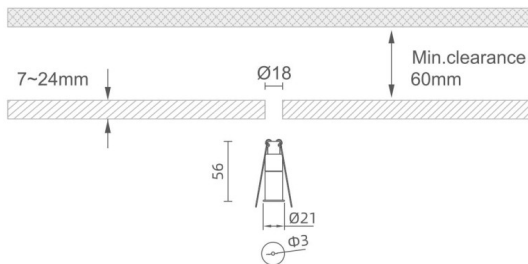

MINI 1

Lavov downlight from the family MINI with a power of 1W, CRI 90 and CCT 2700K, 15 degrees beam angle. With a total lumen output of 42lm, and a luminous efficacy of 42lm/W. Made in Die Cast Aluminum and finished in White color. ON/OFF driver.

Dimensions

Product dimensions (mm) Ø21*H56, hole diam 3mm

Scheme

Item code	86.D067.1211.01
Product type	Indoor
Category	Downlights
Family	MINI
Subfamily	MINI 1
Pictograms	

Product

Real power (W)	1
Real luminous flux (Lm)	42
Luminous efficiency (Lm/W)	42
Beam angle (°)	15
Life time (h)	50000 h L80B10
IP	20
Electrical class insulation	Clas III
Colour	White
U. G. R	19
Control gear included	Yes
Control gear	ON/OFF
Flicker Free	Yes
Light source	LED
Type of LED	SMD
Colour temperature (K)	2700
Colour consistency (SDCM)	SDCM3
CRI	90