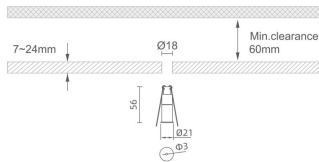

MINI 1

Lavov downlight from the family MINI with a power of 1W, CRI 90 and CCT 2700K, 15 degrees beam angle. With a total lumen output of 42lm, and a luminous efficacy of 42lm/W. Made in Die Cast Aluminum and finished in Black color. ON/OFF driver.

| | |
|--------------|--|
| Item code | 86.D067.1211.02 |
| Product type | Indoor |
| Category | Downlights |
| Family | MINI |
| Subfamily | MINI 1 |
| Pictograms |       |

Dimensions

Product dimensions (mm) Ø21*H56, hole diam 3mm

Scheme

Product

| | |
|-----------------------------|----------------|
| Real power (W) | 1 |
| Real luminous flux (Lm) | 42 |
| Luminous efficiency (Lm/W) | 42 |
| Beam angle (°) | 15 |
| Life time (h) | 50000 h L80B10 |
| IP | 20 |
| Electrical class insulation | Clas III |
| Colour | Black |
| U. G. R | <19 |
| Control gear included | Yes |
| Control gear | ON/OFF |
| Flicker Free | Yes |
| Light source | LED |
| Type of LED | SMD |
| Colour temperature (K) | 2700 |
| Colour consistency (SDCM) | SDCM<3 |
| CRI | 90 |