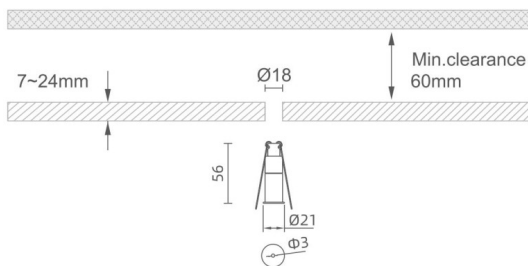

MINI 1

Lavov downlight from the family MINI with a power of 1W, CRI 90 and CCT 2700K, 15 degrees beam angle. With a total lumen output of 42lm, and a luminous efficacy of 42lm/W. Made in Die Cast Aluminum and finished in Black color. ON/OFF driver.

Item code	86.D067.1211.02
Product type	Indoor
Category	Downlights
Family	MINI
Subfamily	MINI 1
Pictograms	

Dimensions

Product dimensions (mm) Ø21*H56, hole diam 3mm

Scheme

Product

Real power (W)	1
Real luminous flux (Lm)	42
Luminous efficiency (Lm/W)	42
Beam angle (°)	15
Life time (h)	50000 h L80B10
IP	20
Electrical class insulation	Clas III
Colour	Black
U. G. R	19
Control gear included	Yes
Control gear	ON/OFF
Flicker Free	Yes
Light source	LED
Type of LED	SMD
Colour temperature (K)	2700
Colour consistency (SDCM)	SDCM3
CRI	90