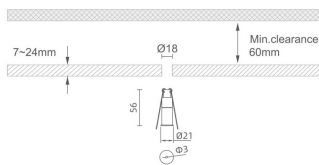

MINI 1

Lavov downlight from the family MINI with a power of 1W, CRI 90 and CCT 2700K, 15 degrees beam angle. With a total lumen output of 42lm, and a luminous efficacy of 42lm/W. Made in Die Cast Aluminum and finished in Black color. DALI driver.

Item code	86.D067.1213.02
Product type	Indoor
Category	Downlights
Family	MINI
Subfamily	MINI 1
Pictograms	    

IP
20

Dimensions

Product dimensions (mm) Ø21*H56, hole diam 3mm

Scheme

Product

Real power (W)	1
Real luminous flux (Lm)	42
Luminous efficiency (Lm/W)	42
Beam angle (°)	15
Life time (h)	50000 h L80B10
IP	20
Electrical class insulation	Clas III
Colour	Black
U. G. R	<19
Control gear included	Yes
Control gear	DALI
Flicker Free	Yes
Light source	LED
Type of LED	SMD
Colour temperature (K)	2700
Colour consistency (SDCM)	SDCM<3
CRI	90