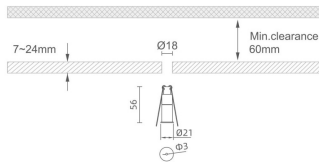

MINI 1

Lavov downlight from the family MINI with a power of 1W, CRI 90 and CCT 2700K, 24 degrees beam angle. With a total lumen output of 25lm, and a luminous efficacy of 25lm/W. Made in Die Cast Aluminum and finished in Black color. ON/OFF driver.

Item code	86.D067.1221.02
Product type	Indoor
Category	Downlights
Family	MINI
Subfamily	MINI 1
Pictograms	     

Dimensions

Product dimensions (mm) Ø21*H56, hole diam 3mm

Scheme

Product

Real power (W)	1
Real luminous flux (Lm)	25
Luminous efficiency (Lm/W)	25
Beam angle (°)	24
Life time (h)	50000 h L80B10
IP	20
Electrical class insulation	Clas III
Colour	Black
U. G. R	<19
Control gear included	Yes
Control gear	ON/OFF
Flicker Free	Yes
Light source	LED
Type of LED	SMD
Colour temperature (K)	2700
Colour consistency (SDCM)	SDCM<3
CRI	90