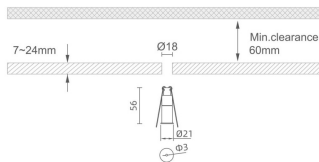

MINI 1

Lavov downlight from the family MINI with a power of 1W, CRI 90 and CCT 2700K, 24 degrees beam angle. With a total lumen output of 25lm, and a luminous efficacy of 25lm/W. Made in Die Cast Aluminum and finished in Black color. ON/OFF driver.

| | |
|--------------|---|
| Item code | 86.D067.1221.02 |
| Product type | Indoor |
| Category | Downlights |
| Family | MINI |
| Subfamily | MINI 1 |
| Pictograms |  |

Dimensions

Product dimensions (mm) Ø21*H56, hole diam 3mm

Scheme

| | |
|-----------------------------|----------------|
| Product | |
| Real power (W) | 1 |
| Real luminous flux (Lm) | 25 |
| Luminous efficiency (Lm/W) | 25 |
| Beam angle (°) | 24 |
| Life time (h) | 50000 h L80B10 |
| IP | 20 |
| Electrical class insulation | Clas III |
| Colour | Black |
| U. G. R | <19 |
| Control gear included | Yes |
| Control gear | ON/OFF |
| Flicker Free | Yes |
| Light source | LED |
| Type of LED | SMD |
| Colour temperature (K) | 2700 |
| Colour consistency (SDCM) | SDCM<3 |
| CRI | 90 |