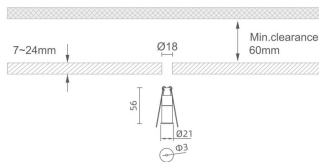

MINI 1

Lavov downlight from the family MINI with a power of 1W, CRI 90 and CCT 2700K, 24 degrees beam angle. With a total lumen output of 25lm, and a luminous efficacy of 25lm/W. Made in Die Cast Aluminum and finished in Black color. ON/OFF driver.

Item code	86.D067.1221.02
Product type	Indoor
Category	Downlights
Family	MINI
Subfamily	MINI 1
Pictograms	

Dimensions

Product dimensions (mm) Ø21*H56, hole diam 3mm

Scheme

Product	
Real power (W)	1
Real luminous flux (Lm)	25
Luminous efficiency (Lm/W)	25
Beam angle (°)	24
Life time (h)	50000 h L80B10
IP	20
Electrical class insulation	Clas III
Colour	Black
U. G. R	<19
Control gear included	Yes
Control gear	ON/OFF
Flicker Free	Yes
Light source	LED
Type of LED	SMD
Colour temperature (K)	2700
Colour consistency (SDCM)	SDCM<3
CRI	90