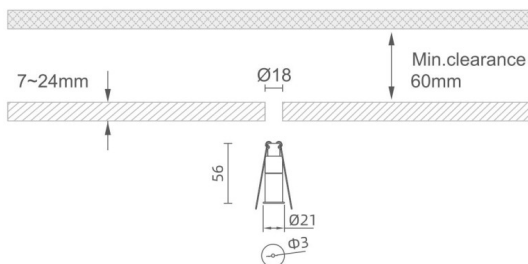

MINI 1

Lavov downlight from the family MINI with a power of 1W, CRI 90 and CCT 3000K, 15 degrees beam angle. With a total lumen output of 42lm, and a luminous efficacy of 42lm/W. Made in Die Cast Aluminum and finished in White color. ON/OFF driver.

Item code	86.D067.1311.01
Product type	Indoor
Category	Downlights
Family	MINI
Subfamily	MINI 1
Pictograms	     

Dimensions

Product dimensions (mm) **Ø21*H56, hole diam 3mm**

Scheme

Product	
Real power (W)	1
Real luminous flux (Lm)	42
Luminous efficiency (Lm/W)	42
Beam angle (°)	15
Life time (h)	50000 h L80B10
IP	20
Electrical class insulation	Clas III
Colour	White
U. G. R	19
Control gear included	Yes
Control gear	ON/OFF
Flicker Free	Yes
Light source	LED
Type of LED	SMD
Colour temperature (K)	3000
Colour consistency (SDCM)	SDCM3
CRI	90