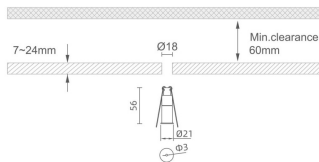

MINI 1

Lavov downlight from the family MINI with a power of 1W, CRI 90 and CCT 3000K, 15 degrees beam angle. With a total lumen output of 42lm, and a luminous efficacy of 42lm/W. Made in Die Cast Aluminum and finished in White color. ON/OFF driver.

Item code	86.D067.1311.01
Product type	Indoor
Category	Downlights
Family	MINI
Subfamily	MINI 1
Pictograms	     

Dimensions

Product dimensions (mm) Ø21*H56, hole diam 3mm

Scheme

Product	
Real power (W)	1
Real luminous flux (Lm)	42
Luminous efficiency (Lm/W)	42
Beam angle (°)	15
Life time (h)	50000 h L80B10
IP	20
Electrical class insulation	Clas III
Colour	White
U. G. R	<19
Control gear included	Yes
Control gear	ON/OFF
Flicker Free	Yes
Light source	LED
Type of LED	SMD
Colour temperature (K)	3000
Colour consistency (SDCM)	SDCM<3
CRI	90