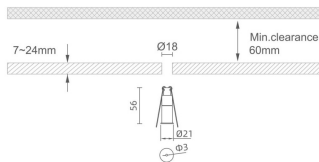

### MINI 1

Lavov downlight from the family MINI with a power of 1W, CRI 90 and CCT 3000K, 15 degrees beam angle. With a total lumen output of 42lm, and a luminous efficacy of 42lm/W. Made in Die Cast Aluminum and finished in White color. ON/OFF driver.

### Dimensions

Product dimensions (mm) Ø21\*H56, hole diam 3mm

### Scheme

Product	
Real power (W)	1
Real luminous flux (Lm)	42
Luminous efficiency (Lm/W)	42
Beam angle (°)	15
Life time (h)	50000 h L80B10
IP	20
Electrical class insulation	Clas III
Colour	White
U. G. R	<19
Control gear included	Yes
Control gear	ON/OFF
Flicker Free	Yes
Light source	LED
Type of LED	SMD
Colour temperature (K)	3000
Colour consistency (SDCM)	SDCM<3
CRI	90