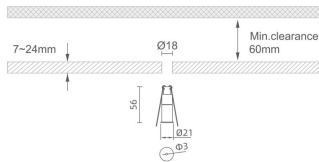

### MINI 1

Lavov downlight from the family MINI with a power of 1W, CRI 90 and CCT 3000K, 15 degrees beam angle. With a total lumen output of 42lm, and a luminous efficacy of 42lm/W. Made in Die Cast Aluminum and finished in White color. ON/OFF driver.

### Dimensions

Product dimensions (mm) Ø21\*H56, hole diam 3mm

### Scheme

Product	
Real power (W)	1
Real luminous flux (Lm)	42
Luminous efficiency (Lm/W)	42
Beam angle (°)	15
Life time (h)	50000 h L80B10
IP	20
Electrical class insulation	Clas III
Colour	White
U. G. R	<19
Control gear included	Yes
Control gear	ON/OFF
Flicker Free	Yes
Light source	LED
Type of LED	SMD
Colour temperature (K)	3000
Colour consistency (SDCM)	SDCM<3
CRI	90