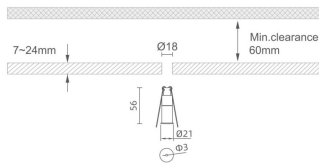

MINI 1

Lavov downlight from the family MINI with a power of 1W, CRI 90 and CCT 3000K, 15 degrees beam angle. With a total lumen output of 42lm, and a luminous efficacy of 42lm/W. Made in Die Cast Aluminum and finished in Black color. ON/OFF driver.

Item code	86.D067.1311.02
Product type	Indoor
Category	Downlights
Family	MINI
Subfamily	MINI 1
Pictograms	

Dimensions

Product dimensions (mm) **Ø21*H56, hole diam 3mm**

Scheme

Product	
Real power (W)	1
Real luminous flux (Lm)	42
Luminous efficiency (Lm/W)	42
Beam angle (°)	15
Life time (h)	50000 h L80B10
IP	20
Electrical class insulation	Clas III
Colour	Black
U. G. R	<19
Control gear included	Yes
Control gear	ON/OFF
Flicker Free	Yes
Light source	LED
Type of LED	SMD
Colour temperature (K)	3000
Colour consistency (SDCM)	SDCM<3
CRI	90