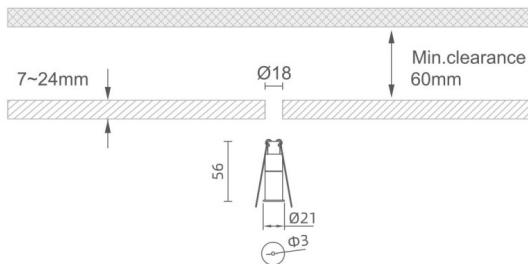

MINI 1

Lavov downlight from the family MINI with a power of 1W, CRI 90 and CCT 3000K, 15 degrees beam angle. With a total lumen output of 42lm, and a luminous efficacy of 42lm/W. Made in Die Cast Aluminum and finished in Black color. ON/OFF driver.

Item code	86.D067.1311.02
Product type	Indoor
Category	Downlights
Family	MINI
Subfamily	MINI 1
Pictograms	

Dimensions

Product dimensions (mm) Ø21*H56, hole diam 3mm

Scheme

Product	
Real power (W)	1
Real luminous flux (Lm)	42
Luminous efficiency (Lm/W)	42
Beam angle (°)	15
Life time (h)	50000 h L80B10
IP	20
Electrical class insulation	Clas III
Colour	Black
U. G. R	19
Control gear included	Yes
Control gear	ON/OFF
Flicker Free	Yes
Light source	LED
Type of LED	SMD
Colour temperature (K)	3000
Colour consistency (SDCM)	SDCM3
CRI	90