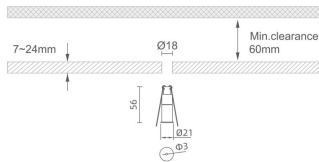

MINI 1

Lavov downlight from the family MINI with a power of 1W, CRI 90 and CCT 3000K, 15 degrees beam angle. With a total lumen output of 42lm, and a luminous efficacy of 42lm/W. Made in Die Cast Aluminum and finished in Black color. ON/OFF driver.

Item code	86.D067.1311.02
Product type	Indoor
Category	Downlights
Family	MINI
Subfamily	MINI 1
Pictograms	

Dimensions

Product dimensions (mm) Ø21*H56, hole diam 3mm

Scheme

Product	
Real power (W)	1
Real luminous flux (Lm)	42
Luminous efficiency (Lm/W)	42
Beam angle (°)	15
Life time (h)	50000 h L80B10
IP	20
Electrical class insulation	Clas III
Colour	Black
U. G. R	<19
Control gear included	Yes
Control gear	ON/OFF
Flicker Free	Yes
Light source	LED
Type of LED	SMD
Colour temperature (K)	3000
Colour consistency (SDCM)	SDCM<3
CRI	90