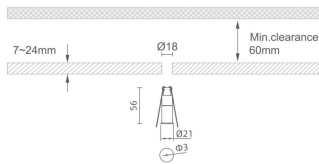

MINI 1

Lavov downlight from the family MINI with a power of 1W, CRI 90 and CCT 3000K, 15 degrees beam angle. With a total lumen output of 42lm, and a luminous efficacy of 42lm/W. Made in Die Cast Aluminum and finished in Black color. ON/OFF driver.

Item code	86.D067.1311.02
Product type	Indoor
Category	Downlights
Family	MINI
Subfamily	MINI 1
Pictograms	

Dimensions

Product dimensions (mm) Ø21*H56, hole diam 3mm

Scheme

Product	
Real power (W)	1
Real luminous flux (Lm)	42
Luminous efficiency (Lm/W)	42
Beam angle (°)	15
Life time (h)	50000 h L80B10
IP	20
Electrical class insulation	Clas III
Colour	Black
U. G. R	<19
Control gear included	Yes
Control gear	ON/OFF
Flicker Free	Yes
Light source	LED
Type of LED	SMD
Colour temperature (K)	3000
Colour consistency (SDCM)	SDCM<3
CRI	90