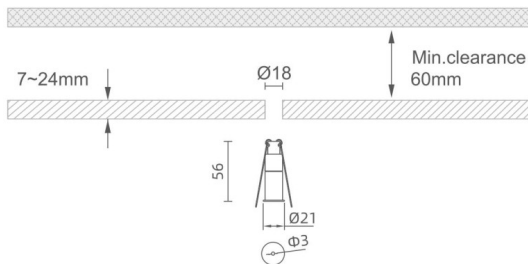

MINI 1

Lavov downlight from the family MINI with a power of 1W, CRI 90 and CCT 3000K, 15 degrees beam angle. With a total lumen output of 42lm, and a luminous efficacy of 42lm/W. Made in Die Cast Aluminum and finished in Black color. ON/OFF driver.

Item code	86.D067.1311.02
Product type	Indoor
Category	Downlights
Family	MINI
Subfamily	MINI 1
Pictograms	

Dimensions

Product dimensions (mm) $\varnothing 21 * H 56$, hole diam 3mm

Scheme

Product	
Real power (W)	1
Real luminous flux (Lm)	42
Luminous efficiency (Lm/W)	42
Beam angle (º)	15
Life time (h)	50000 h L80B10
IP	20
Electrical class insulation	Clas III
Colour	Black
U. G. R	<19
Control gear included	Yes
Control gear	ON/OFF
Flicker Free	Yes
Light source	LED
Type of LED	SMD
Colour temperature (K)	3000
Colour consistency (SDCM)	SDCM<3
CRI	90