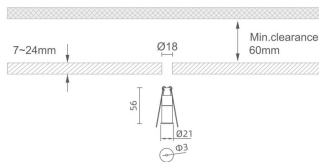

MINI 1

Lavov downlight from the family MINI with a power of 1W, CRI 90 and CCT 3000K, 15 degrees beam angle. With a total lumen output of 42lm, and a luminous efficacy of 42lm/W. Made in Die Cast Aluminum and finished in Black color. ON/OFF driver.

Item code	86.D067.1311.02
Product type	Indoor
Category	Downlights
Family	MINI
Subfamily	MINI 1
Pictograms	

Dimensions

Product dimensions (mm) Ø21*H56, hole diam 3mm

Scheme

Product	
Real power (W)	1
Real luminous flux (Lm)	42
Luminous efficiency (Lm/W)	42
Beam angle (°)	15
Life time (h)	50000 h L80B10
IP	20
Electrical class insulation	Clas III
Colour	Black
U. G. R	<19
Control gear included	Yes
Control gear	ON/OFF
Flicker Free	Yes
Light source	LED
Type of LED	SMD
Colour temperature (K)	3000
Colour consistency (SDCM)	SDCM<3
CRI	90