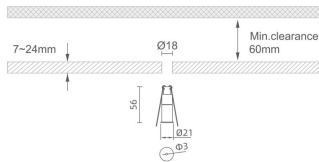

MINI 1

Lavov downlight from the family MINI with a power of 1W, CRI 90 and CCT 3000K, 15 degrees beam angle. With a total lumen output of 42lm, and a luminous efficacy of 42lm/W. Made in Die Cast Aluminum and finished in Black color. DALI driver.

Item code	86.D067.1313.02
Product type	Indoor
Category	Downlights
Family	MINI
Subfamily	MINI 1
Pictograms	     

Dimensions

Product dimensions (mm) Ø21*H56, hole diam 3mm

Scheme

Product	
Real power (W)	1
Real luminous flux (Lm)	42
Luminous efficiency (Lm/W)	42
Beam angle (°)	15
Life time (h)	50000 h L80B10
IP	20
Electrical class insulation	Clas III
Colour	Black
U. G. R	<19
Control gear included	Yes
Control gear	DALI
Flicker Free	Yes
Light source	LED
Type of LED	SMD
Colour temperature (K)	3000
Colour consistency (SDCM)	SDCM<3
CRI	90