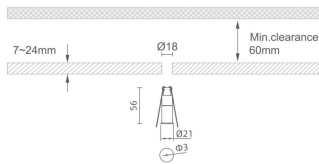

MINI 1

Lavov downlight from the family MINI with a power of 1W, CRI 90 and CCT 3000K, 15 degrees beam angle. With a total lumen output of 42lm, and a luminous efficacy of 42lm/W. Made in Die Cast Aluminum and finished in Black color. DALI driver.

Item code	86.D067.1313.02
Product type	Indoor
Category	Downlights
Family	MINI
Subfamily	MINI 1
Pictograms	

Dimensions

Product dimensions (mm) Ø21*H56, hole diam 3mm

Scheme

Product	
Real power (W)	1
Real luminous flux (Lm)	42
Luminous efficiency (Lm/W)	42
Beam angle (°)	15
Life time (h)	50000 h L80B10
IP	20
Electrical class insulation	Clas III
Colour	Black
U. G. R	<19
Control gear included	Yes
Control gear	DALI
Flicker Free	Yes
Light source	LED
Type of LED	SMD
Colour temperature (K)	3000
Colour consistency (SDCM)	SDCM<3
CRI	90