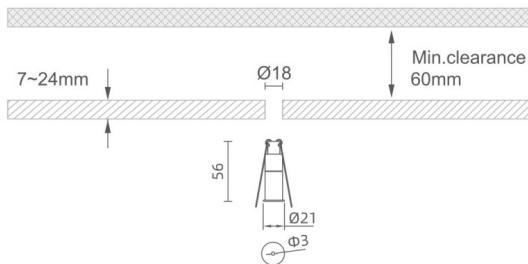

MINI 1

Lavov downlight from the family MINI with a power of 1W, CRI 90 and CCT 3000K, 15 degrees beam angle. With a total lumen output of 42lm, and a luminous efficacy of 42lm/W. Made in Die Cast Aluminum and finished in Black color. DALI driver.

Item code	86.D067.1313.02
Product type	Indoor
Category	Downlights
Family	MINI
Subfamily	MINI 1
Pictograms	     

Dimensions

Product dimensions (mm) Ø21*H56, hole diam 3mm

Scheme

Product

Real power (W)	1
Real luminous flux (Lm)	42
Luminous efficiency (Lm/W)	42
Beam angle (°)	15
Life time (h)	50000 h L80B10
IP	20
Electrical class insulation	Clas III
Colour	Black
U. G. R	<19
Control gear included	Yes
Control gear	DALI
Flicker Free	Yes
Light source	LED
Type of LED	SMD
Colour temperature (K)	3000
Colour consistency (SDCM)	SDCM<3
CRI	90