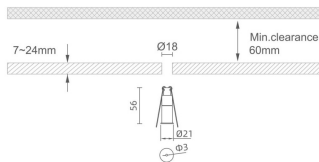

MINI 1

Lavov downlight from the family MINI with a power of 1W, CRI 90 and CCT 3000K, 15 degrees beam angle. With a total lumen output of 42lm, and a luminous efficacy of 42lm/W. Made in Die Cast Aluminum and finished in Black color. DALI driver.

Item code	86.D067.1313.02
Product type	Indoor
Category	Downlights
Family	MINI
Subfamily	MINI 1
Pictograms	

Dimensions

Product dimensions (mm) Ø21*H56, hole diam 3mm

Scheme

Product	
Real power (W)	1
Real luminous flux (Lm)	42
Luminous efficiency (Lm/W)	42
Beam angle (°)	15
Life time (h)	50000 h L80B10
IP	20
Electrical class insulation	Clas III
Colour	Black
U. G. R	<19
Control gear included	Yes
Control gear	DALI
Flicker Free	Yes
Light source	LED
Type of LED	SMD
Colour temperature (K)	3000
Colour consistency (SDCM)	SDCM<3
CRI	90