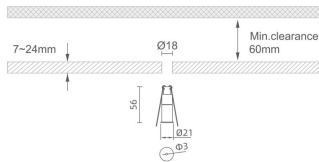

### MINI 1

Lavov downlight from the family MINI with a power of 1W, CRI 90 and CCT 3000K, 24 degrees beam angle. With a total lumen output of 25lm, and a luminous efficacy of 25lm/W. Made in Die Cast Aluminum and finished in White color. ON/OFF driver.

### Dimensions

Product dimensions (mm) Ø21\*H56, hole diam 3mm

### Scheme

Product	
Real power (W)	1
Real luminous flux (Lm)	25
Luminous efficiency (Lm/W)	25
Beam angle (°)	24
Life time (h)	50000 h L80B10
IP	20
Electrical class insulation	Clas III
Colour	White
U. G. R	<19
Control gear included	Yes
Control gear	ON/OFF
Flicker Free	Yes
Light source	LED
Type of LED	SMD
Colour temperature (K)	3000
Colour consistency (SDCM)	SDCM<3
CRI	90