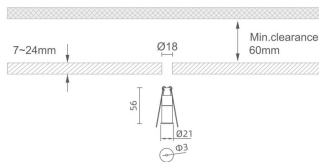

MINI 1

Lavov downlight from the family MINI with a power of 1W, CRI 90 and CCT 3000K, 24 degrees beam angle. With a total lumen output of 25lm, and a luminous efficacy of 25lm/W. Made in Die Cast Aluminum and finished in White color. ON/OFF driver.

Item code	86.D067.1321.01
Product type	Indoor
Category	Downlights
Family	MINI
Subfamily	MINI 1
Pictograms	

Dimensions

Product dimensions (mm) Ø21*H56, hole diam 3mm

Scheme

Product	
Real power (W)	1
Real luminous flux (Lm)	25
Luminous efficiency (Lm/W)	25
Beam angle (°)	24
Life time (h)	50000 h L80B10
IP	20
Electrical class insulation	Clas III
Colour	White
U. G. R	<19
Control gear included	Yes
Control gear	ON/OFF
Flicker Free	Yes
Light source	LED
Type of LED	SMD
Colour temperature (K)	3000
Colour consistency (SDCM)	SDCM<3
CRI	90