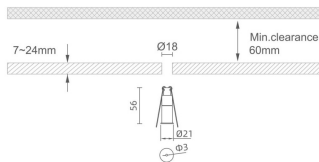

MINI 1

Lavov downlight from the family MINI with a power of 1W, CRI 90 and CCT 3000K, 24 degrees beam angle. With a total lumen output of 25lm, and a luminous efficacy of 25lm/W. Made in Die Cast Aluminum and finished in Black color. ON/OFF driver.

Item code	86.D067.1321.02
Product type	Indoor
Category	Downlights
Family	MINI
Subfamily	MINI 1
Pictograms	

Dimensions

Product dimensions (mm) Ø21*H56, hole diam 3mm

Scheme

Product	
Real power (W)	1
Real luminous flux (Lm)	25
Luminous efficiency (Lm/W)	25
Beam angle (°)	24
Life time (h)	50000 h L80B10
IP	20
Electrical class insulation	Clas III
Colour	Black
U. G. R	<19
Control gear included	Yes
Control gear	ON/OFF
Flicker Free	Yes
Light source	LED
Type of LED	SMD
Colour temperature (K)	3000
Colour consistency (SDCM)	SDCM<3
CRI	90