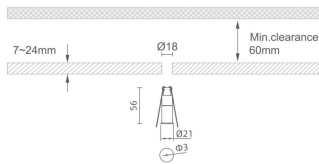

### MINI 1

Lavov downlight from the family MINI with a power of 1W, CRI 90 and CCT 3000K, 24 degrees beam angle. With a total lumen output of 25lm, and a luminous efficacy of 25lm/W. Made in Die Cast Aluminum and finished in Black color. ON/OFF driver.

### Dimensions

Product dimensions (mm) Ø21\*H56, hole diam 3mm

### Scheme

Product	
Real power (W)	1
Real luminous flux (Lm)	25
Luminous efficiency (Lm/W)	25
Beam angle (°)	24
Life time (h)	50000 h L80B10
IP	20
Electrical class insulation	Clas III
Colour	Black
U. G. R	<19
Control gear included	Yes
Control gear	ON/OFF
Flicker Free	Yes
Light source	LED
Type of LED	SMD
Colour temperature (K)	3000
Colour consistency (SDCM)	SDCM<3
CRI	90