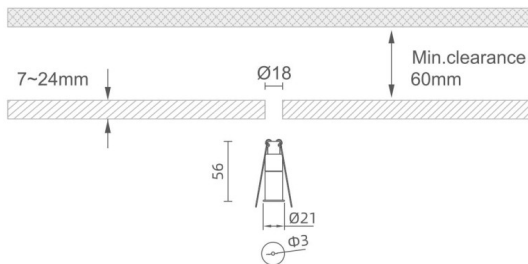

MINI 1

Lavov downlight from the family MINI with a power of 1W, CRI 90 and CCT 3000K, 24 degrees beam angle. With a total lumen output of 25lm, and a luminous efficacy of 25lm/W. Made in Die Cast Aluminum and finished in Black color. ON/OFF driver.

Dimensions

Product dimensions (mm) **Ø21*H56, hole diam 3mm**

Scheme

Item code	86.D067.1321.02
Product type	Indoor
Category	Downlights
Family	MINI
Subfamily	MINI 1
Pictograms	

Product

Real power (W)	1
Real luminous flux (Lm)	25
Luminous efficiency (Lm/W)	25
Beam angle (º)	24
Life time (h)	50000 h L80B10
IP	20
Electrical class insulation	Clas III
Colour	Black
U. G. R	<19
Control gear included	Yes
Control gear	ON/OFF
Flicker Free	Yes
Light source	LED
Type of LED	SMD
Colour temperature (K)	3000
Colour consistency (SDCM)	SDCM<3
CRI	90