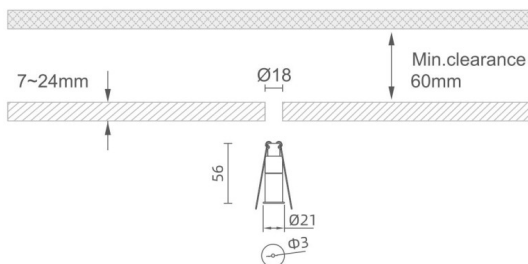

### MINI 1

Lavov downlight from the family MINI with a power of 1W, CRI 90 and CCT 3000K, 24 degrees beam angle. With a total lumen output of 25lm, and a luminous efficacy of 25lm/W. Made in Die Cast Aluminum and finished in Black color. ON/OFF driver.

### Dimensions

Product dimensions (mm) **Ø21\*H56, hole diam 3mm**

### Scheme

Product	
Real power (W)	1
Real luminous flux (Lm)	25
Luminous efficiency (Lm/W)	25
Beam angle (°)	24
Life time (h)	50000 h L80B10
IP	20
Electrical class insulation	Clas III
Colour	Black
U. G. R	19
Control gear included	Yes
Control gear	ON/OFF
Flicker Free	Yes
Light source	LED
Type of LED	SMD
Colour temperature (K)	3000
Colour consistency (SDCM)	SDCM3
CRI	90