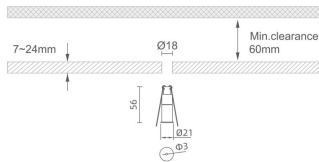

MINI 1

Lavov downlight from the family MINI with a power of 1W, CRI 90 and CCT 3000K, 24 degrees beam angle. With a total lumen output of 25lm, and a luminous efficacy of 25lm/W. Made in Die Cast Aluminum and finished in Black color. ON/OFF driver.

Item code	86.D067.1321.02
Product type	Indoor
Category	Downlights
Family	MINI
Subfamily	MINI 1
Pictograms	

Dimensions

Product dimensions (mm) Ø21*H56, hole diam 3mm

Scheme

Product	
Real power (W)	1
Real luminous flux (Lm)	25
Luminous efficiency (Lm/W)	25
Beam angle (°)	24
Life time (h)	50000 h L80B10
IP	20
Electrical class insulation	Clas III
Colour	Black
U. G. R	<19
Control gear included	Yes
Control gear	ON/OFF
Flicker Free	Yes
Light source	LED
Type of LED	SMD
Colour temperature (K)	3000
Colour consistency (SDCM)	SDCM<3
CRI	90