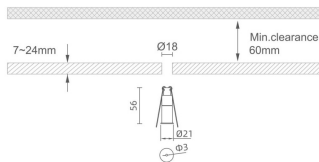

MINI 1

Lavov downlight from the family MINI with a power of 2W, CRI 90 and CCT 2700K, 15 degrees beam angle. With a total lumen output of 63lm, and a luminous efficacy of 31.5lm/W. Made in Die Cast Aluminum and finished in White color. ON/OFF driver.

Item code	86.D067.2211.01
Product type	Indoor
Category	Downlights
Family	MINI
Subfamily	MINI 1
Pictograms	

IP
20

Dimensions

Product dimensions (mm) Ø21*H56, hole diam 3mm

Scheme

Product	
Real power (W)	2
Real luminous flux (Lm)	63
Luminous efficiency (Lm/W)	31.5
Beam angle (°)	15
Life time (h)	50000 h L80B10
IP	20
Electrical class insulation	Clas III
Colour	White
U. G. R	<19
Control gear included	Yes
Control gear	ON/OFF
Flicker Free	Yes
Light source	LED
Type of LED	SMD
Colour temperature (K)	2700
Colour consistency (SDCM)	SDCM<3
CRI	90