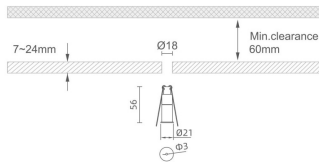

MINI 1

Lavov downlight from the family MINI with a power of 2W, CRI 90 and CCT 2700K, 15 degrees beam angle. With a total lumen output of 63lm, and a luminous efficacy of 31.5lm/W. Made in Die Cast Aluminum and finished in White color. ON/OFF driver.

Item code	86.D067.2211.01
Product type	Indoor
Category	Downlights
Family	MINI
Subfamily	MINI 1
Pictograms	     

Dimensions

Product dimensions (mm) Ø21*H56, hole diam 3mm

Scheme

Product	
Real power (W)	2
Real luminous flux (Lm)	63
Luminous efficiency (Lm/W)	31.5
Beam angle (°)	15
Life time (h)	50000 h L80B10
IP	20
Electrical class insulation	Clas III
Colour	White
U. G. R	<19
Control gear included	Yes
Control gear	ON/OFF
Flicker Free	Yes
Light source	LED
Type of LED	SMD
Colour temperature (K)	2700
Colour consistency (SDCM)	SDCM<3
CRI	90