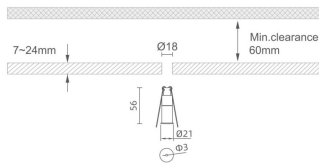

MINI 1

Lavov downlight from the family MINI with a power of 2W, CRI 90 and CCT 2700K, 15 degrees beam angle. With a total lumen output of 63lm, and a luminous efficacy of 31.5lm/W. Made in Die Cast Aluminum and finished in White color. ON/OFF driver.

Item code	86.D067.2211.01
Product type	Indoor
Category	Downlights
Family	MINI
Subfamily	MINI 1
Pictograms	

Dimensions

Product dimensions (mm) **Ø21*H56, hole diam 3mm**

Scheme

Product	
Real power (W)	2
Real luminous flux (Lm)	63
Luminous efficiency (Lm/W)	31.5
Beam angle (°)	15
Life time (h)	50000 h L80B10
IP	20
Electrical class insulation	Clas III
Colour	White
U. G. R	<19
Control gear included	Yes
Control gear	ON/OFF
Flicker Free	Yes
Light source	LED
Type of LED	SMD
Colour temperature (K)	2700
Colour consistency (SDCM)	SDCM<3
CRI	90