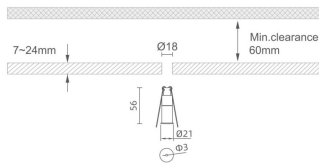

### MINI 1

Lavov downlight from the family MINI with a power of 2W, CRI 90 and CCT 2700K, 15 degrees beam angle. With a total lumen output of 63lm, and a luminous efficacy of 31.5lm/W. Made in Die Cast Aluminum and finished in Black color. ON/OFF driver.

### Dimensions

Product dimensions (mm) Ø21\*H56, hole diam 3mm

### Scheme

Product	
Real power (W)	2
Real luminous flux (Lm)	63
Luminous efficiency (Lm/W)	31.5
Beam angle (°)	15
Life time (h)	50000 h L80B10
IP	20
Electrical class insulation	Clas III
Colour	Black
U. G. R	<19
Control gear included	Yes
Control gear	ON/OFF
Flicker Free	Yes
Light source	LED
Type of LED	SMD
Colour temperature (K)	2700
Colour consistency (SDCM)	SDCM<3
CRI	90