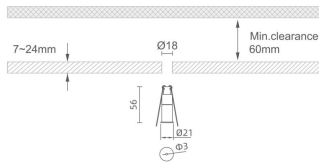

MINI 1

Lavov downlight from the family MINI with a power of 2W, CRI 90 and CCT 2700K, 15 degrees beam angle. With a total lumen output of 63lm, and a luminous efficacy of 31.5lm/W. Made in Die Cast Aluminum and finished in Black color. ON/OFF driver.

Item code	86.D067.2211.02
Product type	Indoor
Category	Downlights
Family	MINI
Subfamily	MINI 1
Pictograms	    

IP
20

Dimensions

Product dimensions (mm) Ø21*H56, hole diam 3mm

Scheme

Product	
Real power (W)	2
Real luminous flux (Lm)	63
Luminous efficiency (Lm/W)	31.5
Beam angle (°)	15
Life time (h)	50000 h L80B10
IP	20
Electrical class insulation	Clas III
Colour	Black
U. G. R	<19
Control gear included	Yes
Control gear	ON/OFF
Flicker Free	Yes
Light source	LED
Type of LED	SMD
Colour temperature (K)	2700
Colour consistency (SDCM)	SDCM<3
CRI	90