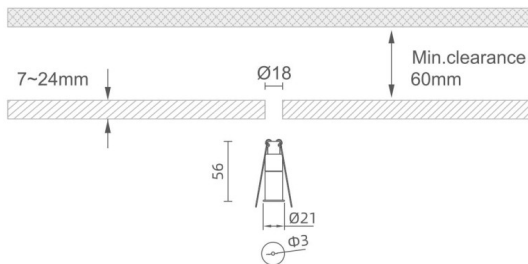

MINI 1

Lavov downlight from the family MINI with a power of 2W, CRI 90 and CCT 2700K, 15 degrees beam angle. With a total lumen output of 63lm, and a luminous efficacy of 31.5lm/W. Made in Die Cast Aluminum and finished in Black color. ON/OFF driver.

Dimensions

Product dimensions (mm) Ø21*H56, hole diam 3mm

Scheme

Item code	86.D067.2211.02
Product type	Indoor
Category	Downlights
Family	MINI
Subfamily	MINI 1
Pictograms	

Product

Real power (W)	2
Real luminous flux (Lm)	63
Luminous efficiency (Lm/W)	31.5
Beam angle (°)	15
Life time (h)	50000 h L80B10
IP	20
Electrical class insulation	Clas III
Colour	Black
U. G. R	19
Control gear included	Yes
Control gear	ON/OFF
Flicker Free	Yes
Light source	LED
Type of LED	SMD
Colour temperature (K)	2700
Colour consistency (SDCM)	SDCM3
CRI	90