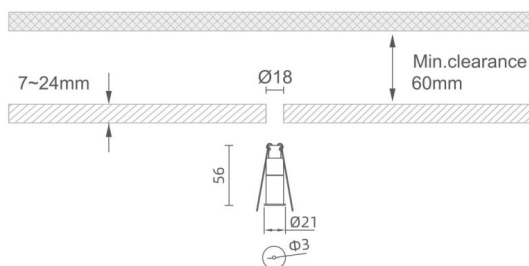

MINI 1

Lavov downlight from the family MINI with a power of 2W, CRI 90 and CCT 2700K, 15 degrees beam angle. With a total lumen output of 63lm, and a luminous efficacy of 31.5lm/W. Made in Die Cast Aluminum and finished in Black color. ON/OFF driver.

Item code 86.D067.2211.02

Product type Indoor

Category Downlights

Family MINI

Subfamily MINI 1

Pictograms

Dimensions

Product dimensions (mm) Ø21*H56, hole diam 3mm

Scheme

Product

Real power (W)	2
Real luminous flux (Lm)	63
Luminous efficiency (Lm/W)	31.5
Beam angle (°)	15
Life time (h)	50000 h L80B10
IP	20
Electrical class insulation	Clas III
Colour	Black
U. G. R	<19
Control gear included	Yes
Control gear	ON/OFF
Flicker Free	Yes
Light source	LED
Type of LED	SMD
Colour temperature (K)	2700
Colour consistency (SDCM)	SDCM<3
CRI	90