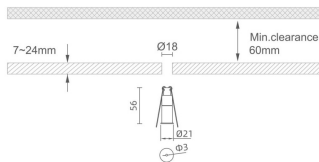

MINI 1

Lavov downlight from the family MINI with a power of 2W, CRI 90 and CCT 2700K, 24 degrees beam angle. With a total lumen output of 37lm, and a luminous efficacy of 18.5lm/W. Made in Die Cast Aluminum and finished in Black color. ON/OFF driver.

Item code	86.D067.2221.02
Product type	Indoor
Category	Downlights
Family	MINI
Subfamily	MINI 1
Pictograms	

IP
20

Dimensions

Product dimensions (mm) Ø21*H56, hole diam 3mm

Scheme

Product	
Real power (W)	2
Real luminous flux (Lm)	37
Luminous efficiency (Lm/W)	18.5
Beam angle (°)	24
Life time (h)	50000 h L80B10
IP	20
Electrical class insulation	Clas III
Colour	Black
U. G. R	<19
Control gear included	Yes
Control gear	ON/OFF
Flicker Free	Yes
Light source	LED
Type of LED	SMD
Colour temperature (K)	2700
Colour consistency (SDCM)	SDCM<3
CRI	90