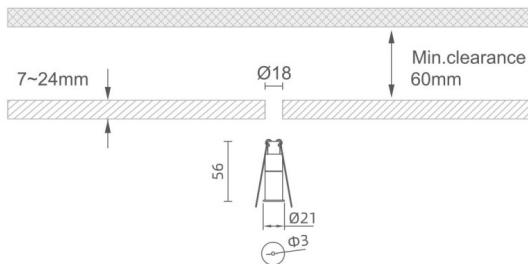

MINI 1

Lavov downlight from the family MINI with a power of 2W, CRI 90 and CCT 2700K, 24 degrees beam angle. With a total lumen output of 37lm, and a luminous efficacy of 18.5lm/W. Made in Die Cast Aluminum and finished in Black color. ON/OFF driver.

Item code	86.D067.2221.02
Product type	Indoor
Category	Downlights
Family	MINI
Subfamily	MINI 1
Pictograms	

Dimensions

Product dimensions (mm) **Ø21*H56, hole diam 3mm**

Scheme

Product	
Real power (W)	2
Real luminous flux (Lm)	37
Luminous efficiency (Lm/W)	18.5
Beam angle (°)	24
Life time (h)	50000 h L80B10
IP	20
Electrical class insulation	Clas III
Colour	Black
U. G. R	19
Control gear included	Yes
Control gear	ON/OFF
Flicker Free	Yes
Light source	LED
Type of LED	SMD
Colour temperature (K)	2700
Colour consistency (SDCM)	SDCM3
CRI	90