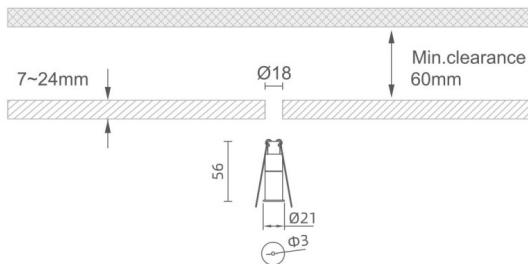

### MINI 1

Lavov downlight from the family MINI with a power of 2W, CRI 90 and CCT 3000K, 15 degrees beam angle. With a total lumen output of 63lm, and a luminous efficacy of 31.5lm/W. Made in Die Cast Aluminum and finished in White color. ON/OFF driver.

### Dimensions

Product dimensions (mm) **Ø21\*H56, hole diam 3mm**

### Scheme

Product	
Real power (W)	2
Real luminous flux (Lm)	63
Luminous efficiency (Lm/W)	31.5
Beam angle (°)	15
Life time (h)	50000 h L80B10
IP	20
Electrical class insulation	Clas III
Colour	White
U. G. R	19
Control gear included	Yes
Control gear	ON/OFF
Flicker Free	Yes
Light source	LED
Type of LED	SMD
Colour temperature (K)	3000
Colour consistency (SDCM)	SDCM3
CRI	90