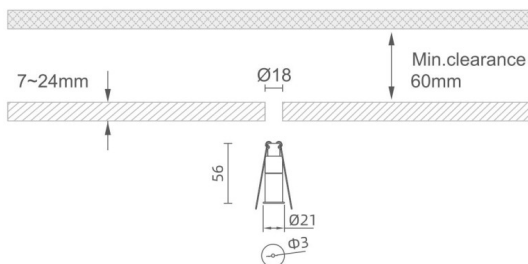

MINI 1

Lavov downlight from the family MINI with a power of 2W, CRI 90 and CCT 3000K, 15 degrees beam angle. With a total lumen output of 63lm, and a luminous efficacy of 31.5lm/W. Made in Die Cast Aluminum and finished in Black color. ON/OFF driver.

Item code	86.D067.2311.02
Product type	Indoor
Category	Downlights
Family	MINI
Subfamily	MINI 1
Pictograms	

Dimensions

Product dimensions (mm) Ø21*H56, hole diam 3mm

Scheme

Product	
Real power (W)	2
Real luminous flux (Lm)	63
Luminous efficiency (Lm/W)	31.5
Beam angle (°)	15
Life time (h)	50000 h L80B10
IP	20
Electrical class insulation	Clas III
Colour	Black
U. G. R	19
Control gear included	Yes
Control gear	ON/OFF
Flicker Free	Yes
Light source	LED
Type of LED	SMD
Colour temperature (K)	3000
Colour consistency (SDCM)	SDCM3
CRI	90