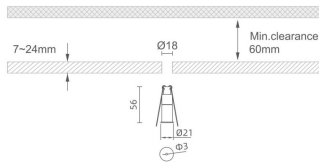

MINI 1

Lavov downlight from the family MINI with a power of 2W, CRI 90 and CCT 3000K, 15 degrees beam angle. With a total lumen output of 63lm, and a luminous efficacy of 31.5lm/W. Made in Die Cast Aluminum and finished in Black color. ON/OFF driver.

Item code	86.D067.2311.02
Product type	Indoor
Category	Downlights
Family	MINI
Subfamily	MINI 1
Pictograms	    

IP
20

Dimensions

Product dimensions (mm) Ø21*H56, hole diam 3mm

Scheme

Product	
Real power (W)	2
Real luminous flux (Lm)	63
Luminous efficiency (Lm/W)	31.5
Beam angle (°)	15
Life time (h)	50000 h L80B10
IP	20
Electrical class insulation	Clas III
Colour	Black
U. G. R	<19
Control gear included	Yes
Control gear	ON/OFF
Flicker Free	Yes
Light source	LED
Type of LED	SMD
Colour temperature (K)	3000
Colour consistency (SDCM)	SDCM<3
CRI	90