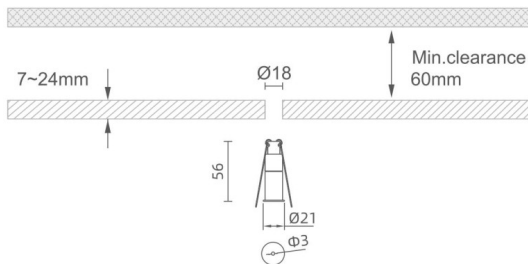

MINI 1

Lavov downlight from the family MINI with a power of 2W, CRI 90 and CCT 3000K, 15 degrees beam angle. With a total lumen output of 63lm, and a luminous efficacy of 31.5lm/W. Made in Die Cast Aluminum and finished in Black color. ON/OFF driver.

Item code	86.D067.2311.02
Product type	Indoor
Category	Downlights
Family	MINI
Subfamily	MINI 1
Pictograms	     

Dimensions

Product dimensions (mm) $\varnothing 21 * H 56$, hole diam 3mm

Scheme

Product	
Real power (W)	2
Real luminous flux (Lm)	63
Luminous efficiency (Lm/W)	31.5
Beam angle (º)	15
Life time (h)	50000 h L80B10
IP	20
Electrical class insulation	Clas III
Colour	Black
U. G. R	<19
Control gear included	Yes
Control gear	ON/OFF
Flicker Free	Yes
Light source	LED
Type of LED	SMD
Colour temperature (K)	3000
Colour consistency (SDCM)	SDCM<3
CRI	90