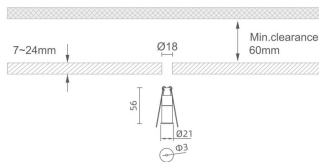

MINI 1

Lavov downlight from the family MINI with a power of 2W, CRI 90 and CCT 3000K, 15 degrees beam angle. With a total lumen output of 63lm, and a luminous efficacy of 31.5lm/W. Made in Die Cast Aluminum and finished in Black color. ON/OFF driver.

Item code	86.D067.2311.02
Product type	Indoor
Category	Downlights
Family	MINI
Subfamily	MINI 1
Pictograms	

Dimensions

Product dimensions (mm) Ø21*H56, hole diam 3mm

Scheme

Product	
Real power (W)	2
Real luminous flux (Lm)	63
Luminous efficiency (Lm/W)	31.5
Beam angle (°)	15
Life time (h)	50000 h L80B10
IP	20
Electrical class insulation	Clas III
Colour	Black
U. G. R	<19
Control gear included	Yes
Control gear	ON/OFF
Flicker Free	Yes
Light source	LED
Type of LED	SMD
Colour temperature (K)	3000
Colour consistency (SDCM)	SDCM<3
CRI	90