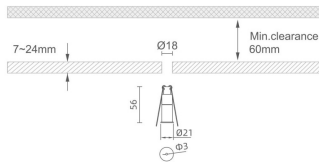

MINI 1

Lavov downlight from the family MINI with a power of 2W, CRI 90 and CCT 3000K, 15 degrees beam angle. With a total lumen output of 63lm, and a luminous efficacy of 31.5lm/W. Made in Die Cast Aluminum and finished in Black color. DALI driver.

Item code	86.D067.2313.02
Product type	Indoor
Category	Downlights
Family	MINI
Subfamily	MINI 1
Pictograms	     

Dimensions

Product dimensions (mm) Ø21*H56, hole diam 3mm

Scheme

Product	
Real power (W)	2
Real luminous flux (Lm)	63
Luminous efficiency (Lm/W)	31.5
Beam angle (°)	15
Life time (h)	50000 h L80B10
IP	20
Electrical class insulation	Clas III
Colour	Black
U. G. R	<19
Control gear included	Yes
Control gear	DALI
Flicker Free	Yes
Light source	LED
Type of LED	SMD
Colour temperature (K)	3000
Colour consistency (SDCM)	SDCM<3
CRI	90