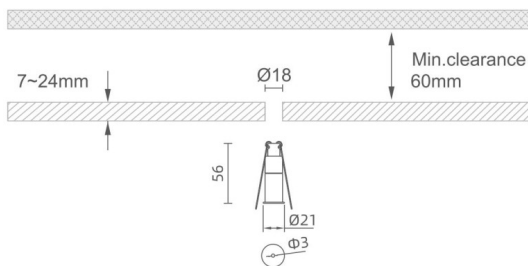

MINI 1

Lavov downlight from the family MINI with a power of 2W, CRI 90 and CCT 3000K, 15 degrees beam angle. With a total lumen output of 63lm, and a luminous efficacy of 31.5lm/W. Made in Die Cast Aluminum and finished in Black color. DALI driver.

Item code	86.D067.2313.02
Product type	Indoor
Category	Downlights
Family	MINI
Subfamily	MINI 1
Pictograms	     

Dimensions

Product dimensions (mm) Ø21*H56, hole diam 3mm

Scheme

Product	
Real power (W)	2
Real luminous flux (Lm)	63
Luminous efficiency (Lm/W)	31.5
Beam angle (º)	15
Life time (h)	50000 h L80B10
IP	20
Electrical class insulation	Clas III
Colour	Black
U. G. R	<19
Control gear included	Yes
Control gear	DALI
Flicker Free	Yes
Light source	LED
Type of LED	SMD
Colour temperature (K)	3000
Colour consistency (SDCM)	SDCM<3
CRI	90