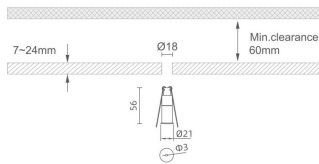

MINI 1

Lavov downlight from the family MINI with a power of 2W, CRI 90 and CCT 3000K, 24 degrees beam angle. With a total lumen output of 37lm, and a luminous efficacy of 18.5lm/W. Made in Die Cast Aluminum and finished in White color. ON/OFF driver.

Item code	86.D067.2321.01
Product type	Indoor
Category	Downlights
Family	MINI
Subfamily	MINI 1
Pictograms	

IP
20

Dimensions

Product dimensions (mm) Ø21*H56, hole diam 3mm

Scheme

Product	
Real power (W)	2
Real luminous flux (Lm)	37
Luminous efficiency (Lm/W)	18.5
Beam angle (°)	24
Life time (h)	50000 h L80B10
IP	20
Electrical class insulation	Clas III
Colour	White
U. G. R	<19
Control gear included	Yes
Control gear	ON/OFF
Flicker Free	Yes
Light source	LED
Type of LED	SMD
Colour temperature (K)	3000
Colour consistency (SDCM)	SDCM<3
CRI	90