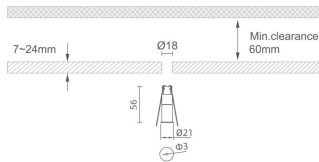

MINI 1

Lavov downlight from the family MINI with a power of 2W, CRI 90 and CCT 3000K, 24 degrees beam angle. With a total lumen output of 37lm, and a luminous efficacy of 18.5lm/W. Made in Die Cast Aluminum and finished in White color. ON/OFF driver.

Item code	86.D067.2321.01
Product type	Indoor
Category	Downlights
Family	MINI
Subfamily	MINI 1
Pictograms	

IP
20

Dimensions

Product dimensions (mm) Ø21*H56, hole diam 3mm

Scheme

Product	
Real power (W)	2
Real luminous flux (Lm)	37
Luminous efficiency (Lm/W)	18.5
Beam angle (°)	24
Life time (h)	50000 h L80B10
IP	20
Electrical class insulation	Clas III
Colour	White
U. G. R	<19
Control gear included	Yes
Control gear	ON/OFF
Flicker Free	Yes
Light source	LED
Type of LED	SMD
Colour temperature (K)	3000
Colour consistency (SDCM)	SDCM<3
CRI	90