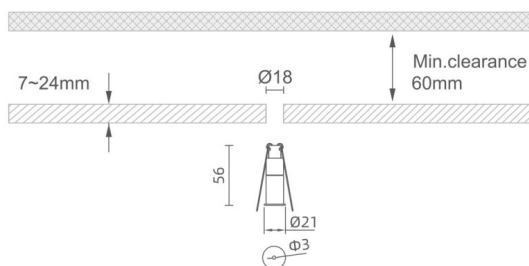

MINI 1

Lavov downlight from the family MINI with a power of 2W, CRI 90 and CCT 3000K, 24 degrees beam angle. With a total lumen output of 37lm, and a luminous efficacy of 18.5lm/W. Made in Die Cast Aluminum and finished in White color. ON/OFF driver.

Item code	86.D067.2321.01
Product type	Indoor
Category	Downlights
Family	MINI
Subfamily	MINI 1
Pictograms	

Dimensions

Product dimensions (mm) Ø21*H56, hole diam 3mm

Scheme

Product	
Real power (W)	2
Real luminous flux (Lm)	37
Luminous efficiency (Lm/W)	18.5
Beam angle (°)	24
Life time (h)	50000 h L80B10
IP	20
Electrical class insulation	Clas III
Colour	White
U. G. R	<19
Control gear included	Yes
Control gear	ON/OFF
Flicker Free	Yes
Light source	LED
Type of LED	SMD
Colour temperature (K)	3000
Colour consistency (SDCM)	SDCM<3
CRI	90