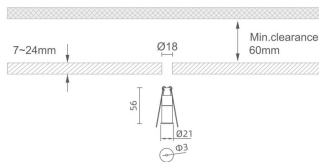

MINI 1

Lavov downlight from the family MINI with a power of 2W, CRI 90 and CCT 3000K, 24 degrees beam angle. With a total lumen output of 37lm, and a luminous efficacy of 18.5lm/W. Made in Die Cast Aluminum and finished in White color. ON/OFF driver.

Item code	86.D067.2321.01
Product type	Indoor
Category	Downlights
Family	MINI
Subfamily	MINI 1
Pictograms	

Dimensions

Product dimensions (mm) Ø21*H56, hole diam 3mm

Scheme

Product	
Real power (W)	2
Real luminous flux (Lm)	37
Luminous efficiency (Lm/W)	18.5
Beam angle (°)	24
Life time (h)	50000 h L80B10
IP	20
Electrical class insulation	Clas III
Colour	White
U. G. R	<19
Control gear included	Yes
Control gear	ON/OFF
Flicker Free	Yes
Light source	LED
Type of LED	SMD
Colour temperature (K)	3000
Colour consistency (SDCM)	SDCM<3
CRI	90