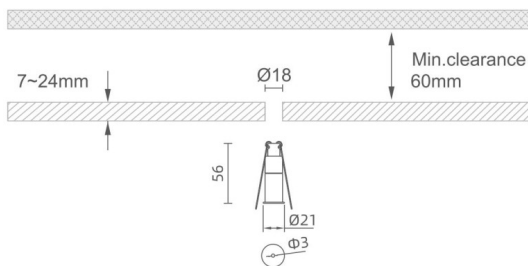

MINI 1

Lavov downlight from the family MINI with a power of 2W, CRI 90 and CCT 3000K, 24 degrees beam angle. With a total lumen output of 37lm, and a luminous efficacy of 18.5lm/W. Made in Die Cast Aluminum and finished in White color. ON/OFF driver.

Item code	86.D067.2321.01
Product type	Indoor
Category	Downlights
Family	MINI
Subfamily	MINI 1
Pictograms	

Dimensions

Product dimensions (mm) **Ø21*H56, hole diam 3mm**

Scheme

Product	
Real power (W)	2
Real luminous flux (Lm)	37
Luminous efficiency (Lm/W)	18.5
Beam angle (°)	24
Life time (h)	50000 h L80B10
IP	20
Electrical class insulation	Clas III
Colour	White
U. G. R	19
Control gear included	Yes
Control gear	ON/OFF
Flicker Free	Yes
Light source	LED
Type of LED	SMD
Colour temperature (K)	3000
Colour consistency (SDCM)	SDCM3
CRI	90