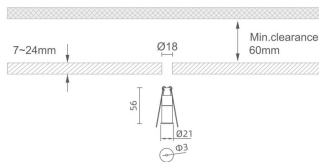

MINI 1

Lavov downlight from the family MINI with a power of 2W, CRI 90 and CCT 3000K, 24 degrees beam angle. With a total lumen output of 37lm, and a luminous efficacy of 18.5lm/W. Made in Die Cast Aluminum and finished in Black color. ON/OFF driver.

Item code	86.D067.2321.02
Product type	Indoor
Category	Downlights
Family	MINI
Subfamily	MINI 1
Pictograms	

Dimensions

Product dimensions (mm) Ø21*H56, hole diam 3mm

Scheme

Product	
Real power (W)	2
Real luminous flux (Lm)	37
Luminous efficiency (Lm/W)	18.5
Beam angle (°)	24
Life time (h)	50000 h L80B10
IP	20
Electrical class insulation	Clas III
Colour	Black
U. G. R	<19
Control gear included	Yes
Control gear	ON/OFF
Flicker Free	Yes
Light source	LED
Type of LED	SMD
Colour temperature (K)	3000
Colour consistency (SDCM)	SDCM<3
CRI	90