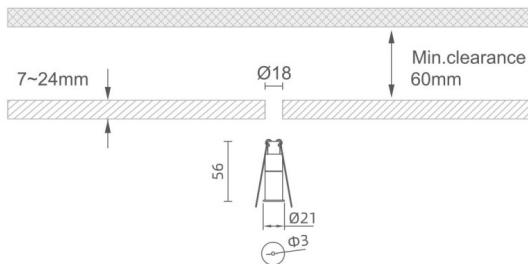

MINI 1

Lavov downlight from the family MINI with a power of 2W, CRI 90 and CCT 3000K, 24 degrees beam angle. With a total lumen output of 37lm, and a luminous efficacy of 18.5lm/W. Made in Die Cast Aluminum and finished in Black color. ON/OFF driver.

Item code	86.D067.2321.02
Product type	Indoor
Category	Downlights
Family	MINI
Subfamily	MINI 1
Pictograms	

Dimensions

Product dimensions (mm) Ø21*H56, hole diam 3mm

Scheme

Product	
Real power (W)	2
Real luminous flux (Lm)	37
Luminous efficiency (Lm/W)	18.5
Beam angle (º)	24
Life time (h)	50000 h L80B10
IP	20
Electrical class insulation	Clas III
Colour	Black
U. G. R	<19
Control gear included	Yes
Control gear	ON/OFF
Flicker Free	Yes
Light source	LED
Type of LED	SMD
Colour temperature (K)	3000
Colour consistency (SDCM)	SDCM<3
CRI	90