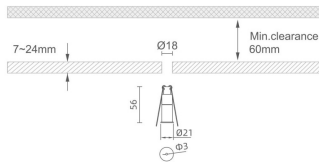

MINI 1

Lavov downlight from the family MINI with a power of 2W, CRI 90 and CCT 3000K, 24 degrees beam angle. With a total lumen output of 37lm, and a luminous efficacy of 18.5lm/W. Made in Die Cast Aluminum and finished in Black color. ON/OFF driver.

Item code	86.D067.2321.02
Product type	Indoor
Category	Downlights
Family	MINI
Subfamily	MINI 1
Pictograms	

Dimensions

Product dimensions (mm) Ø21*H56, hole diam 3mm

Scheme

Product	
Real power (W)	2
Real luminous flux (Lm)	37
Luminous efficiency (Lm/W)	18.5
Beam angle (°)	24
Life time (h)	50000 h L80B10
IP	20
Electrical class insulation	Clas III
Colour	Black
U. G. R	<19
Control gear included	Yes
Control gear	ON/OFF
Flicker Free	Yes
Light source	LED
Type of LED	SMD
Colour temperature (K)	3000
Colour consistency (SDCM)	SDCM<3
CRI	90