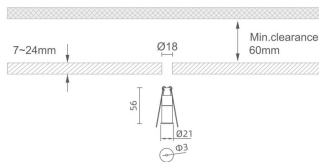

### MINI 1

Lavov downlight from the family MINI with a power of 2W, CRI 90 and CCT 3000K, 24 degrees beam angle. With a total lumen output of 37lm, and a luminous efficacy of 18.5lm/W. Made in Die Cast Aluminum and finished in Black color. ON/OFF driver.

### Dimensions

Product dimensions (mm) Ø21\*H56, hole diam 3mm

### Scheme

Product	
Real power (W)	2
Real luminous flux (Lm)	37
Luminous efficiency (Lm/W)	18.5
Beam angle (°)	24
Life time (h)	50000 h L80B10
IP	20
Electrical class insulation	Clas III
Colour	Black
U. G. R	<19
Control gear included	Yes
Control gear	ON/OFF
Flicker Free	Yes
Light source	LED
Type of LED	SMD
Colour temperature (K)	3000
Colour consistency (SDCM)	SDCM<3
CRI	90