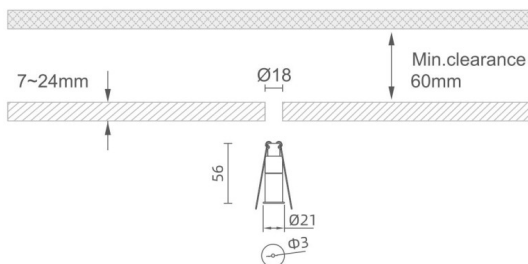

MINI 1

Lavov downlight from the family MINI with a power of 2W, CRI 90 and CCT 3000K, 24 degrees beam angle. With a total lumen output of 37lm, and a luminous efficacy of 18.5lm/W. Made in Die Cast Aluminum and finished in Black color. ON/OFF driver.

Item code	86.D067.2321.02
Product type	Indoor
Category	Downlights
Family	MINI
Subfamily	MINI 1
Pictograms	

Dimensions

Product dimensions (mm) Ø21*H56, hole diam 3mm

Scheme

Product	
Real power (W)	2
Real luminous flux (Lm)	37
Luminous efficiency (Lm/W)	18.5
Beam angle (°)	24
Life time (h)	50000 h L80B10
IP	20
Electrical class insulation	Clas III
Colour	Black
U. G. R	19
Control gear included	Yes
Control gear	ON/OFF
Flicker Free	Yes
Light source	LED
Type of LED	SMD
Colour temperature (K)	3000
Colour consistency (SDCM)	SDCM3
CRI	90