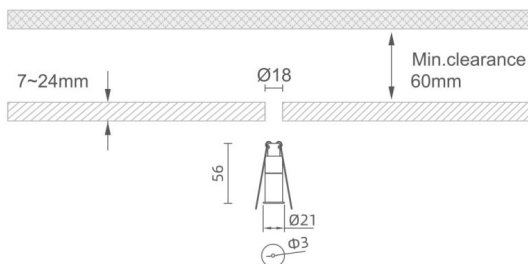

MINI 1

Lavov downlight from the family MINI with a power of 2W, CRI 90 and CCT 3000K, 24 degrees beam angle. With a total lumen output of 37lm, and a luminous efficacy of 18.5lm/W. Made in Die Cast Aluminum and finished in Black color. DALI driver.

Item code	86.D067.2323.02
Product type	Indoor
Category	Downlights
Family	MINI
Subfamily	MINI 1
Pictograms	     

Dimensions

Product dimensions (mm) Ø21*H56, hole diam 3mm

Scheme

Product

Real power (W)	2
Real luminous flux (Lm)	37
Luminous efficiency (Lm/W)	18.5
Beam angle (°)	24
Life time (h)	50000 h L80B10
IP	20
Electrical class insulation	Clas III
Colour	Black
U. G. R	<19
Control gear included	Yes
Control gear	DALI
Flicker Free	Yes
Light source	LED
Type of LED	SMD
Colour temperature (K)	3000
Colour consistency (SDCM)	SDCM<3
CRI	90