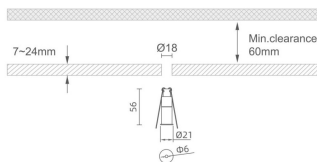

MINI 2

Lavov downlight from the family MINI with a power of 1W, CRI 90 and CCT 2700K, 15 degrees beam angle. With a total lumen output of 42lm, and a luminous efficacy of 42lm/W. Made in Die Cast Aluminum and finished in White color. ON/OFF driver.

Item code	86.D068.1211.01
Product type	Indoor
Category	Downlights
Family	MINI
Subfamily	MINI 2
Pictograms	

Dimensions

Product dimensions (mm) Ø21*H56, hole diam 6mm

Scheme

Product

Real power (W)	1
Real luminous flux (Lm)	42
Luminous efficiency (Lm/W)	42
Beam angle (°)	15
Life time (h)	50000 h L80B10
IP	20
Electrical class insulation	Clas III
Colour	White
U. G. R	<19
Control gear included	Yes
Control gear	ON/OFF
Flicker Free	Yes
Light source	LED
Type of LED	SMD
Colour temperature (K)	2700
Colour consistency (SDCM)	SDCM<3
CRI	90