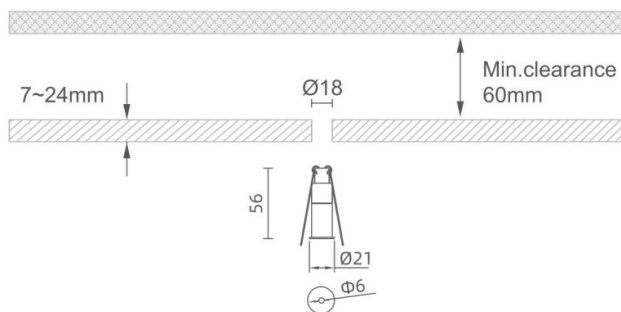

### MINI 2

Lavov downlight from the family MINI with a power of 1W, CRI 90 and CCT 2700K, 15 degrees beam angle. With a total lumen output of 42lm, and a luminous efficacy of 42lm/W. Made in Die Cast Aluminum and finished in White color. ON/OFF driver.

### Dimensions

Product dimensions (mm) Ø21\*H56, hole diam 6mm

### Scheme

Product	
Real power (W)	1
Real luminous flux (Lm)	42
Luminous efficiency (Lm/W)	42
Beam angle (°)	15
Life time (h)	50000 h L80B10
IP	20
Electrical class insulation	Clas III
Colour	White
U. G. R	<19
Control gear included	Yes
Control gear	ON/OFF
Flicker Free	Yes
Light source	LED
Type of LED	SMD
Colour temperature (K)	2700
Colour consistency (SDCM)	SDCM<3
CRI	90