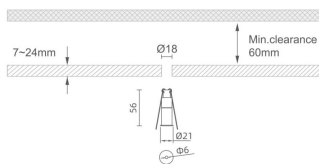

MINI 2

Lavov downlight from the family MINI with a power of 1W, CRI 90 and CCT 2700K, 15 degrees beam angle. With a total lumen output of 42lm, and a luminous efficacy of 42lm/W. Made in Die Cast Aluminum and finished in White color. ON/OFF driver.

Item code 86.D068.1211.01

Product type Indoor

Category Downlights

Family MINI

Subfamily MINI 2

Pictograms

Dimensions

Product dimensions (mm) Ø21*H56, hole diam 6mm

Scheme

Product

Real power (W) 1

Real luminous flux (Lm) 42

Luminous efficiency (Lm/W) 42

Beam angle (°) 15

Life time (h) 50000 h L80B10

IP 20