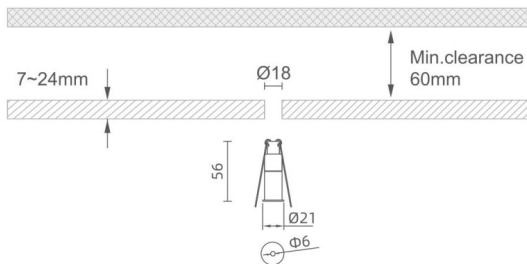

### MINI 2

Lavov downlight from the family MINI with a power of 1W, CRI 90 and CCT 2700K, 15 degrees beam angle. With a total lumen output of 42lm, and a luminous efficacy of 42lm/W. Made in Die Cast Aluminum and finished in White color. ON/OFF driver.

### Dimensions

Product dimensions (mm) **Ø21\*H56, hole diam 6mm**

### Scheme

Product	
Real power (W)	1
Real luminous flux (Lm)	42
Luminous efficiency (Lm/W)	42
Beam angle (°)	15
Life time (h)	50000 h L80B10
IP	20
Electrical class insulation	Clas III
Colour	White
U. G. R	19
Control gear included	Yes
Control gear	ON/OFF
Flicker Free	Yes
Light source	LED
Type of LED	SMD
Colour temperature (K)	2700
Colour consistency (SDCM)	SDCM3
CRI	90