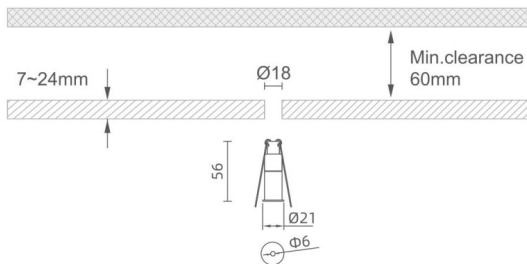

### MINI 2

Lavov downlight from the family MINI with a power of 1W, CRI 90 and CCT 2700K, 15 degrees beam angle. With a total lumen output of 42lm, and a luminous efficacy of 42lm/W. Made in Die Cast Aluminum and finished in Black color. ON/OFF driver.

### Dimensions

Product dimensions (mm) **Ø21\*H56, hole diam 6mm**

### Product

Real power (W)	1
Real luminous flux (Lm)	42
Luminous efficiency (Lm/W)	42
Beam angle (&ordm;)	15
Life time (h)	50000 h L80B10
IP	20
Electrical class insulation	Clas III
Colour	Black
U. G. R	<19
Control gear included	Yes
Control gear	ON/OFF
Flicker Free	Yes
Light source	LED
Type of LED	SMD
Colour temperature (K)	2700
Colour consistency (SDCM)	SDCM<3
CRI	90