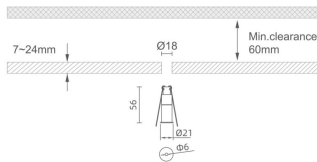

MINI 2

Lavov downlight from the family MINI with a power of 1W, CRI 90 and CCT 2700K, 15 degrees beam angle. With a total lumen output of 42lm, and a luminous efficacy of 42lm/W. Made in Die Cast Aluminum and finished in Black color. ON/OFF driver.

Item code	86.D068.1211.02
Product type	Indoor
Category	Downlights
Family	MINI
Subfamily	MINI 2
Pictograms	

Dimensions

Product dimensions (mm) Ø21*H56, hole diam 6mm

Scheme

Product	
Real power (W)	1
Real luminous flux (Lm)	42
Luminous efficiency (Lm/W)	42
Beam angle (°)	15
Life time (h)	50000 h L80B10
IP	20
Electrical class insulation	Clas III
Colour	Black
U. G. R	<19
Control gear included	Yes
Control gear	ON/OFF
Flicker Free	Yes
Light source	LED
Type of LED	SMD
Colour temperature (K)	2700
Colour consistency (SDCM)	SDCM<3
CRI	90