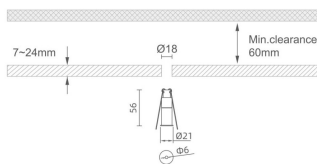

MINI 2

Lavov downlight from the family MINI with a power of 1W, CRI 90 and CCT 2700K, 24 degrees beam angle. With a total lumen output of 25lm, and a luminous efficacy of 25lm/W. Made in Die Cast Aluminum and finished in White color. ON/OFF driver.

Item code	86.D068.1221.01
Product type	Indoor
Category	Downlights
Family	MINI
Subfamily	MINI 2
Pictograms	

Dimensions

Product dimensions (mm) Ø21*H56, hole diam 6mm

Scheme

Product	
Real power (W)	1
Real luminous flux (Lm)	25
Luminous efficiency (Lm/W)	25
Beam angle (°)	24
Life time (h)	50000 h L80B10
IP	20
Electrical class insulation	Clas III
Colour	White
U. G. R	<19
Control gear included	Yes
Control gear	ON/OFF
Flicker Free	Yes
Light source	LED
Type of LED	SMD
Colour temperature (K)	2700
Colour consistency (SDCM)	SDCM<3
CRI	90