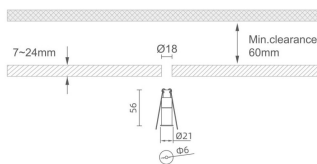

## MINI 2

Lavov downlight from the family MINI with a power of 1W, CRI 90 and CCT 2700K, 24 degrees beam angle. With a total lumen output of 25lm, and a luminous efficacy of 25lm/W. Made in Die Cast Aluminum and finished in White color. ON/OFF driver.

## Dimensions

Product dimensions (mm) Ø21\*H56, hole diam 6mm

## Scheme

Product	
Real power (W)	1
Real luminous flux (Lm)	25
Luminous efficiency (Lm/W)	25
Beam angle (°)	24
Life time (h)	50000 h L80B10
IP	20
Electrical class insulation	Clas III
Colour	White
U. G. R	<19
Control gear included	Yes
Control gear	ON/OFF
Flicker Free	Yes
Light source	LED
Type of LED	SMD
Colour temperature (K)	2700
Colour consistency (SDCM)	SDCM<3
CRI	90