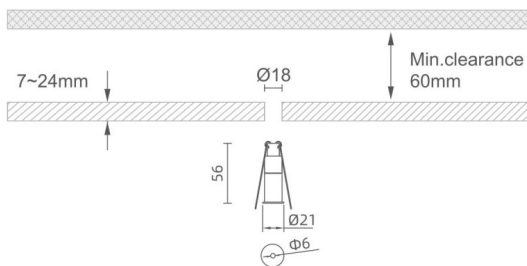

MINI 2

Lavov downlight from the family MINI with a power of 1W, CRI 90 and CCT 2700K, 24 degrees beam angle. With a total lumen output of 25lm, and a luminous efficacy of 25lm/W. Made in Die Cast Aluminum and finished in White color. ON/OFF driver.

Item code	86.D068.1221.01
Product type	Indoor
Category	Downlights
Family	MINI
Subfamily	MINI 2
Pictograms	

Dimensions

Product dimensions (mm) **Ø21*H56, hole diam 6mm**

Scheme

Product	
Real power (W)	1
Real luminous flux (Lm)	25
Luminous efficiency (Lm/W)	25
Beam angle (°)	24
Life time (h)	50000 h L80B10
IP	20
Electrical class insulation	Clas III
Colour	White
U. G. R	19
Control gear included	Yes
Control gear	ON/OFF
Flicker Free	Yes
Light source	LED
Type of LED	SMD
Colour temperature (K)	2700
Colour consistency (SDCM)	SDCM3
CRI	90