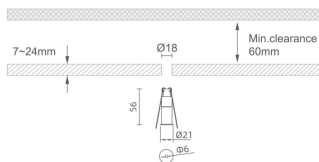

MINI 2

Lavov downlight from the family MINI with a power of 1W, CRI 90 and CCT 2700K, 24 degrees beam angle. With a total lumen output of 25lm, and a luminous efficacy of 25lm/W. Made in Die Cast Aluminum and finished in Black color. ON/OFF driver.

Item code	86.D068.1221.02
Product type	Indoor
Category	Downlights
Family	MINI
Subfamily	MINI 2
Pictograms	

Dimensions

Product dimensions (mm) Ø21*H56, hole diam 6mm

Scheme

Product	
Real power (W)	1
Real luminous flux (Lm)	25
Luminous efficiency (Lm/W)	25
Beam angle (°)	24
Life time (h)	50000 h L80B10
IP	20
Electrical class insulation	Clas III
Colour	Black
U. G. R	<19
Control gear included	Yes
Control gear	ON/OFF
Flicker Free	Yes
Light source	LED
Type of LED	SMD
Colour temperature (K)	2700
Colour consistency (SDCM)	SDCM<3
CRI	90