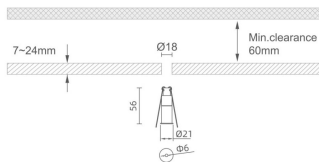

MINI 2

Lavov downlight from the family MINI with a power of 1W, CRI 90 and CCT 3000K, 15 degrees beam angle. With a total lumen output of 42lm, and a luminous efficacy of 42lm/W. Made in Die Cast Aluminum and finished in White color. ON/OFF driver.

Item code	86.D068.1311.01
Product type	Indoor
Category	Downlights
Family	MINI
Subfamily	MINI 2
Pictograms	

Dimensions

Product dimensions (mm) Ø21*H56, hole diam 6mm

Scheme

Product	
Real power (W)	1
Real luminous flux (Lm)	42
Luminous efficiency (Lm/W)	42
Beam angle (°)	15
Life time (h)	50000 h L80B10
IP	20
Electrical class insulation	Clas III
Colour	White
U. G. R	<19
Control gear included	Yes
Control gear	ON/OFF
Flicker Free	Yes
Light source	LED
Type of LED	SMD
Colour temperature (K)	3000
Colour consistency (SDCM)	SDCM<3
CRI	90