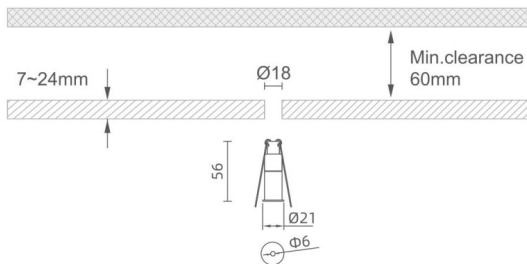

MINI 2

Lavov downlight from the family MINI with a power of 1W, CRI 90 and CCT 3000K, 15 degrees beam angle. With a total lumen output of 42lm, and a luminous efficacy of 42lm/W. Made in Die Cast Aluminum and finished in White color. ON/OFF driver.

Item code	86.D068.1311.01
Product type	Indoor
Category	Downlights
Family	MINI
Subfamily	MINI 2
Pictograms	

Dimensions

Product dimensions (mm) **Ø21*H56, hole diam 6mm**

Scheme

Product	
Real power (W)	1
Real luminous flux (Lm)	42
Luminous efficiency (Lm/W)	42
Beam angle (º)	15
Life time (h)	50000 h L80B10
IP	20
Electrical class insulation	Clas III
Colour	White
U. G. R	<19
Control gear included	Yes
Control gear	ON/OFF
Flicker Free	Yes
Light source	LED
Type of LED	SMD
Colour temperature (K)	3000
Colour consistency (SDCM)	SDCM<3
CRI	90