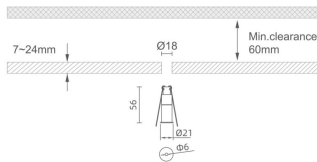

MINI 2

Lavov downlight from the family MINI with a power of 1W, CRI 90 and CCT 3000K, 15 degrees beam angle. With a total lumen output of 42lm, and a luminous efficacy of 42lm/W. Made in Die Cast Aluminum and finished in White color. ON/OFF driver.

Item code	86.D068.1311.01
Product type	Indoor
Category	Downlights
Family	MINI
Subfamily	MINI 2
Pictograms	

Dimensions

Product dimensions (mm) Ø21*H56, hole diam 6mm

Scheme

Product

Real power (W)	1
Real luminous flux (Lm)	42
Luminous efficiency (Lm/W)	42
Beam angle (°)	15
Life time (h)	50000 h L80B10
IP	20
Electrical class insulation	Clas III
Colour	White
U. G. R	<19
Control gear included	Yes
Control gear	ON/OFF
Flicker Free	Yes
Light source	LED
Type of LED	SMD
Colour temperature (K)	3000
Colour consistency (SDCM)	SDCM<3
CRI	90