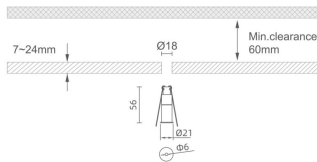

## MINI 2

Lavov downlight from the family MINI with a power of 1W, CRI 90 and CCT 3000K, 15 degrees beam angle. With a total lumen output of 42lm, and a luminous efficacy of 42lm/W. Made in Die Cast Aluminum and finished in Black color. ON/OFF driver.

## Dimensions

Product dimensions (mm) Ø21\*H56, hole diam 6mm

## Scheme

Product	
Real power (W)	1
Real luminous flux (Lm)	42
Luminous efficiency (Lm/W)	42
Beam angle (°)	15
Life time (h)	50000 h L80B10
IP	20
Electrical class insulation	Clas III
Colour	Black
U. G. R	<19
Control gear included	Yes
Control gear	ON/OFF
Flicker Free	Yes
Light source	LED
Type of LED	SMD
Colour temperature (K)	3000
Colour consistency (SDCM)	SDCM<3
CRI	90