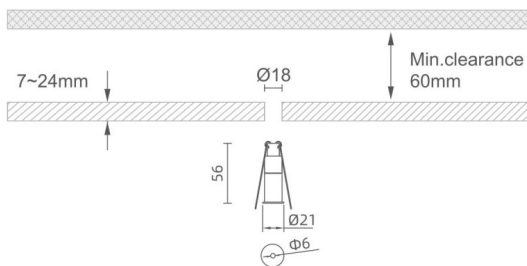

### MINI 2

Lavov downlight from the family MINI with a power of 1W, CRI 90 and CCT 3000K, 15 degrees beam angle. With a total lumen output of 42lm, and a luminous efficacy of 42lm/W. Made in Die Cast Aluminum and finished in Black color. ON/OFF driver.

### Dimensions

Product dimensions (mm) **Ø21\*H56, hole diam 6mm**

### Scheme

Product	
Real power (W)	1
Real luminous flux (Lm)	42
Luminous efficiency (Lm/W)	42
Beam angle (&ordm;)	15
Life time (h)	50000 h L80B10
IP	20
Electrical class insulation	Clas III
Colour	Black
U. G. R	<19
Control gear included	Yes
Control gear	ON/OFF
Flicker Free	Yes
Light source	LED
Type of LED	SMD
Colour temperature (K)	3000
Colour consistency (SDCM)	SDCM<3
CRI	90