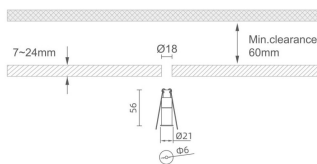

MINI 2

Lavov downlight from the family MINI with a power of 1W, CRI 90 and CCT 3000K, 15 degrees beam angle. With a total lumen output of 42lm, and a luminous efficacy of 42lm/W. Made in Die Cast Aluminum and finished in Black color. ON/OFF driver.

Item code	86.D068.1311.02
Product type	Indoor
Category	Downlights
Family	MINI
Subfamily	MINI 2
Pictograms	

Dimensions

Product dimensions (mm) Ø21*H56, hole diam 6mm

Scheme

Product	
Real power (W)	1
Real luminous flux (Lm)	42
Luminous efficiency (Lm/W)	42
Beam angle (°)	15
Life time (h)	50000 h L80B10
IP	20
Electrical class insulation	Clas III
Colour	Black
U. G. R	<19
Control gear included	Yes
Control gear	ON/OFF
Flicker Free	Yes
Light source	LED
Type of LED	SMD
Colour temperature (K)	3000
Colour consistency (SDCM)	SDCM<3
CRI	90