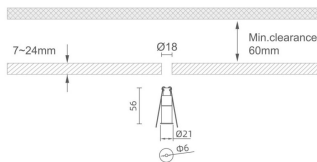

## MINI 2

Lavov downlight from the family MINI with a power of 1W, CRI 90 and CCT 3000K, 24 degrees beam angle. With a total lumen output of 25lm, and a luminous efficacy of 25lm/W. Made in Die Cast Aluminum and finished in White color. ON/OFF driver.

## Dimensions

Product dimensions (mm) Ø21\*H56, hole diam 6mm

## Scheme

Product	
Real power (W)	1
Real luminous flux (Lm)	25
Luminous efficiency (Lm/W)	25
Beam angle (°)	24
Life time (h)	50000 h L80B10
IP	20
Electrical class insulation	Clas III
Colour	White
U. G. R	<19
Control gear included	Yes
Control gear	ON/OFF
Flicker Free	Yes
Light source	LED
Type of LED	SMD
Colour temperature (K)	3000
Colour consistency (SDCM)	SDCM<3
CRI	90