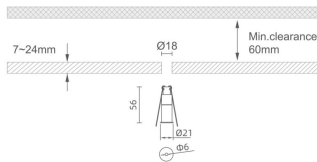

## MINI 2

Lavov downlight from the family MINI with a power of 1W, CRI 90 and CCT 3000K, 24 degrees beam angle. With a total lumen output of 25lm, and a luminous efficacy of 25lm/W. Made in Die Cast Aluminum and finished in White color. ON/OFF driver.

## Dimensions

Product dimensions (mm) Ø21\*H56, hole diam 6mm

## Product

Real power (W)	1
Real luminous flux (Lm)	25
Luminous efficiency (Lm/W)	25
Beam angle (°)	24
Life time (h)	50000 h L80B10
IP	20
Electrical class insulation	Clas III
Colour	White
U. G. R	<19
Control gear included	Yes
Control gear	ON/OFF
Flicker Free	Yes
Light source	LED
Type of LED	SMD
Colour temperature (K)	3000
Colour consistency (SDCM)	SDCM<3
CRI	90