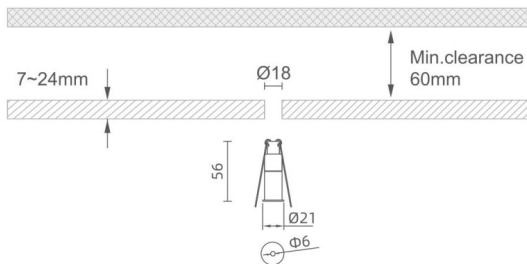

MINI 2

Lavov downlight from the family MINI with a power of 1W, CRI 90 and CCT 3000K, 24 degrees beam angle. With a total lumen output of 25lm, and a luminous efficacy of 25lm/W. Made in Die Cast Aluminum and finished in Black color. ON/OFF driver.

Item code	86.D068.1321.02
Product type	Indoor
Category	Downlights
Family	MINI
Subfamily	MINI 2
Pictograms	

Dimensions

Product dimensions (mm) **Ø21*H56, hole diam 6mm**

Scheme

Product	
Real power (W)	1
Real luminous flux (Lm)	25
Luminous efficiency (Lm/W)	25
Beam angle (°)	24
Life time (h)	50000 h L80B10
IP	20
Electrical class insulation	Clas III
Colour	Black
U. G. R	<19
Control gear included	Yes
Control gear	ON/OFF
Flicker Free	Yes
Light source	LED
Type of LED	SMD
Colour temperature (K)	3000
Colour consistency (SDCM)	SDCM<3
CRI	90