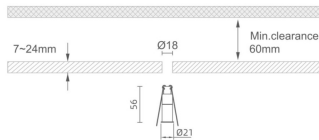

### MINI 3

Lavov downlight from the family MINI with a power of 1W, CRI 90 and CCT 2700K, 15 degrees beam angle. With a total lumen output of 72lm, and a luminous efficacy of 72lm/W. Made in Die Cast Aluminum and finished in White color. ON/OFF driver.

### Dimensions

**Product dimensions (mm)** Ø21\*H56

### Scheme

<b>Product</b>	
<b>Real power (W)</b>	<b>1</b>
<b>Real luminous flux (Lm)</b>	<b>72</b>
<b>Luminous efficiency (Lm/W)</b>	<b>72</b>
<b>Beam angle (°)</b>	<b>15</b>
<b>Life time (h)</b>	<b>50000 h L80B10</b>
<b>IP</b>	<b>20</b>
<b>Electrical class insulation</b>	<b>Clas III</b>
<b>Colour</b>	<b>White</b>
<b>U. G. R</b>	<b>&lt;19</b>
<b>Control gear included</b>	<b>Yes</b>
<b>Control gear</b>	<b>ON/OFF</b>
<b>Flicker Free</b>	<b>Yes</b>
<b>Light source</b>	<b>LED</b>
<b>Type of LED</b>	<b>SMD</b>
<b>Colour temperature (K)</b>	<b>2700</b>
<b>Colour consistency (SDCM)</b>	<b>SDCM&lt;3</b>
<b>CRI</b>	<b>90</b>