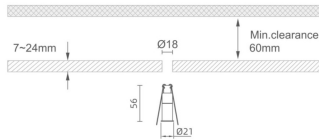

MINI 3

Lavov downlight from the family MINI with a power of 1W, CRI 90 and CCT 2700K, 15 degrees beam angle. With a total lumen output of 72lm, and a luminous efficacy of 72lm/W. Made in Die Cast Aluminum and finished in White color. ON/OFF driver.

Item code	86.D069.1211.01
Product type	Indoor
Category	Downlights
Family	MINI
Subfamily	MINI 3
Pictograms	     

Dimensions

Product dimensions (mm) **Ø21*H56**

Scheme

Product

Real power (W)	1
Real luminous flux (Lm)	72
Luminous efficiency (Lm/W)	72
Beam angle (°)	15
Life time (h)	50000 h L80B10
IP	20
Electrical class insulation	Clas III
Colour	White
U. G. R	<19
Control gear included	Yes
Control gear	ON/OFF
Flicker Free	Yes
Light source	LED
Type of LED	SMD
Colour temperature (K)	2700
Colour consistency (SDCM)	SDCM<3
CRI	90