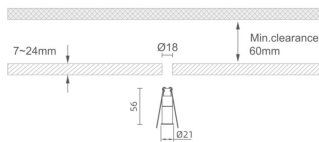

MINI 3

Lavov downlight from the family MINI with a power of 1W, CRI 90 and CCT 2700K, 15 degrees beam angle. With a total lumen output of 72lm, and a luminous efficacy of 72lm/W. Made in Die Cast Aluminum and finished in White color. ON/OFF driver.

Item code	86.D069.1211.01
Product type	Indoor
Category	Downlights
Family	MINI
Subfamily	MINI 3
Pictograms	

Dimensions

Product dimensions (mm) **Ø21*H56**

Scheme

Product	
Real power (W)	1
Real luminous flux (Lm)	72
Luminous efficiency (Lm/W)	72
Beam angle (°)	15
Life time (h)	50000 h L80B10
IP	20
Electrical class insulation	Clas III
Colour	White
U. G. R	<19
Control gear included	Yes
Control gear	ON/OFF
Flicker Free	Yes
Light source	LED
Type of LED	SMD
Colour temperature (K)	2700
Colour consistency (SDCM)	SDCM<3
CRI	90