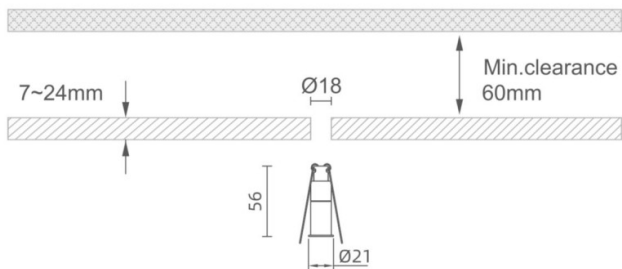

MINI 3

Lavov downlight from the family MINI with a power of 1W, CRI 90 and CCT 2700K, 15 degrees beam angle. With a total lumen output of 72lm, and a luminous efficacy of 72lm/W. Made in Die Cast Aluminum and finished in White color. ON/OFF driver.

Item code	86.D069.1211.01
Product type	Indoor
Category	Downlights
Family	MINI
Subfamily	MINI 3
Pictograms	

Dimensions

Product dimensions (mm) **Ø21*H56**

Scheme

Product	
Real power (W)	1
Real luminous flux (Lm)	72
Luminous efficiency (Lm/W)	72
Beam angle (°)	15
Life time (h)	50000 h L80B10
IP	20
Electrical class insulation	Clas III
Colour	White
U. G. R	<19
Control gear included	Yes
Control gear	ON/OFF
Flicker Free	Yes
Light source	LED
Type of LED	SMD
Colour temperature (K)	2700
Colour consistency (SDCM)	SDCM<3
CRI	90