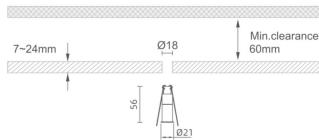

MINI 3

Lavov downlight from the family MINI with a power of 1W, CRI 90 and CCT 2700K, 15 degrees beam angle. With a total lumen output of 72lm, and a luminous efficacy of 72lm/W. Made in Die Cast Aluminum and finished in White color. ON/OFF driver.

Item code	86.D069.1211.01
Product type	Indoor
Category	Downlights
Family	MINI
Subfamily	MINI 3
Pictograms	

Dimensions

Product dimensions (mm) **Ø21*H56**

Scheme

Product	
Real power (W)	1
Real luminous flux (Lm)	72
Luminous efficiency (Lm/W)	72
Beam angle (°)	15
Life time (h)	50000 h L80B10
IP	20
Electrical class insulation	Clas III
Colour	White
U. G. R	<19
Control gear included	Yes
Control gear	ON/OFF
Flicker Free	Yes
Light source	LED
Type of LED	SMD
Colour temperature (K)	2700
Colour consistency (SDCM)	SDCM<3
CRI	90