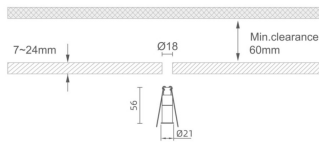

MINI 3

Lavov downlight from the family MINI with a power of 1W, CRI 90 and CCT 2700K, 15 degrees beam angle. With a total lumen output of 72lm, and a luminous efficacy of 72lm/W. Made in Die Cast Aluminum and finished in Black color. ON/OFF driver.

Item code	86.D069.1211.02
Product type	Indoor
Category	Downlights
Family	MINI
Subfamily	MINI 3
Pictograms	

Dimensions

Product dimensions (mm) **Ø21*H56**

Scheme

Product

Real power (W)	1
Real luminous flux (Lm)	72
Luminous efficiency (Lm/W)	72
Beam angle (°)	15
Life time (h)	50000 h L80B10
IP	20
Electrical class insulation	Clas III
Colour	Black
U. G. R	<19
Control gear included	Yes
Control gear	ON/OFF
Flicker Free	Yes
Light source	LED
Type of LED	SMD
Colour temperature (K)	2700
Colour consistency (SDCM)	SDCM<3
CRI	90