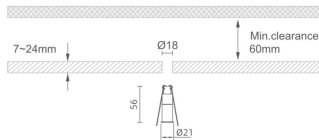

MINI 3

Lavov downlight from the family MINI with a power of 1W, CRI 90 and CCT 2700K, 15 degrees beam angle. With a total lumen output of 72lm, and a luminous efficacy of 72lm/W. Made in Die Cast Aluminum and finished in Black color. ON/OFF driver.

Item code	86.D069.1211.02
Product type	Indoor
Category	Downlights
Family	MINI
Subfamily	MINI 3
Pictograms	

Dimensions

Product dimensions (mm) Ø21*H56

Scheme

Product	
Real power (W)	1
Real luminous flux (Lm)	72
Luminous efficiency (Lm/W)	72
Beam angle (°)	15
Life time (h)	50000 h L80B10
IP	20
Electrical class insulation	Clas III
Colour	Black
U. G. R	<19
Control gear included	Yes
Control gear	ON/OFF
Flicker Free	Yes
Light source	LED
Type of LED	SMD
Colour temperature (K)	2700
Colour consistency (SDCM)	SDCM<3
CRI	90