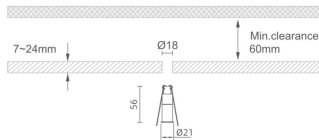

### MINI 3

Lavov downlight from the family MINI with a power of 1W, CRI 90 and CCT 2700K, 15 degrees beam angle. With a total lumen output of 72lm, and a luminous efficacy of 72lm/W. Made in Die Cast Aluminum and finished in Black color. ON/OFF driver.

### Dimensions

**Product dimensions (mm)**    **Ø21\*H56**

### Scheme

<b>Product</b>	
<b>Real power (W)</b>	<b>1</b>
<b>Real luminous flux (Lm)</b>	<b>72</b>
<b>Luminous efficiency (Lm/W)</b>	<b>72</b>
<b>Beam angle (°)</b>	<b>15</b>
<b>Life time (h)</b>	<b>50000 h L80B10</b>
<b>IP</b>	<b>20</b>
<b>Electrical class insulation</b>	<b>Clas III</b>
<b>Colour</b>	<b>Black</b>
<b>U. G. R</b>	<b>&lt;19</b>
<b>Control gear included</b>	<b>Yes</b>
<b>Control gear</b>	<b>ON/OFF</b>
<b>Flicker Free</b>	<b>Yes</b>
<b>Light source</b>	<b>LED</b>
<b>Type of LED</b>	<b>SMD</b>
<b>Colour temperature (K)</b>	<b>2700</b>
<b>Colour consistency (SDCM)</b>	<b>SDCM&lt;3</b>
<b>CRI</b>	<b>90</b>