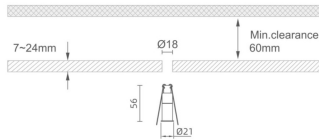

MINI 3

Lavov downlight from the family MINI with a power of 1W, CRI 90 and CCT 2700K, 15 degrees beam angle. With a total lumen output of 72lm, and a luminous efficacy of 72lm/W. Made in Die Cast Aluminum and finished in Black color. DALI driver.

Item code	86.D069.1213.02
Product type	Indoor
Category	Downlights
Family	MINI
Subfamily	MINI 3
Pictograms	

Dimensions

Product dimensions (mm) **Ø21*H56**

Scheme

Product

Real power (W)	1
Real luminous flux (Lm)	72
Luminous efficiency (Lm/W)	72
Beam angle (°)	15
Life time (h)	50000 h L80B10
IP	20
Electrical class insulation	Clas III
Colour	Black
U. G. R	<19
Control gear included	Yes
Control gear	DALI
Flicker Free	Yes
Light source	LED
Type of LED	SMD
Colour temperature (K)	2700
Colour consistency (SDCM)	SDCM<3
CRI	90