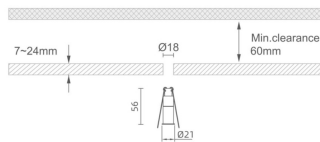

MINI 3

Lavov downlight from the family MINI with a power of 1W, CRI 90 and CCT 2700K, 15 degrees beam angle. With a total lumen output of 72lm, and a luminous efficacy of 72lm/W. Made in Die Cast Aluminum and finished in Black color. DALI driver.

Item code	86.D069.1213.02
Product type	Indoor
Category	Downlights
Family	MINI
Subfamily	MINI 3
Pictograms	

Dimensions

Product dimensions (mm) **Ø21*H56**

Scheme

Product	
Real power (W)	1
Real luminous flux (Lm)	72
Luminous efficiency (Lm/W)	72
Beam angle (°)	15
Life time (h)	50000 h L80B10
IP	20
Electrical class insulation	Clas III
Colour	Black
U. G. R	<19
Control gear included	Yes
Control gear	DALI
Flicker Free	Yes
Light source	LED
Type of LED	SMD
Colour temperature (K)	2700
Colour consistency (SDCM)	SDCM<3
CRI	90