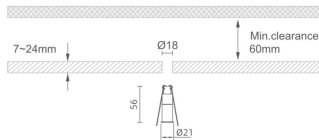

### MINI 3

Lavov downlight from the family MINI with a power of 1W, CRI 90 and CCT 2700K, 24 degrees beam angle. With a total lumen output of 69lm, and a luminous efficacy of 69lm/W. Made in Die Cast Aluminum and finished in White color. ON/OFF driver.

### Dimensions

Product dimensions (mm) Ø21\*H56

### Scheme

Product	
Real power (W)	1
Real luminous flux (Lm)	69
Luminous efficiency (Lm/W)	69
Beam angle (°)	24
Life time (h)	50000 h L80B10
IP	20
Electrical class insulation	Clas III
Colour	White
U. G. R	<19
Control gear included	Yes
Control gear	ON/OFF
Flicker Free	Yes
Light source	LED
Type of LED	SMD
Colour temperature (K)	2700
Colour consistency (SDCM)	SDCM<3
CRI	90