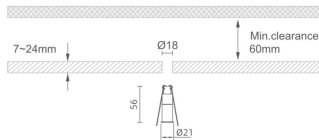

MINI 3

Lavov downlight from the family MINI with a power of 1W, CRI 90 and CCT 2700K, 24 degrees beam angle. With a total lumen output of 69lm, and a luminous efficacy of 69lm/W. Made in Die Cast Aluminum and finished in White color. ON/OFF driver.

Item code	86.D069.1221.01
Product type	Indoor
Category	Downlights
Family	MINI
Subfamily	MINI 3
Pictograms	

Dimensions

Product dimensions (mm) **Ø21*H56**

Scheme

Product	
Real power (W)	1
Real luminous flux (Lm)	69
Luminous efficiency (Lm/W)	69
Beam angle (°)	24
Life time (h)	50000 h L80B10
IP	20
Electrical class insulation	Clas III
Colour	White
U. G. R	<19
Control gear included	Yes
Control gear	ON/OFF
Flicker Free	Yes
Light source	LED
Type of LED	SMD
Colour temperature (K)	2700
Colour consistency (SDCM)	SDCM<3
CRI	90