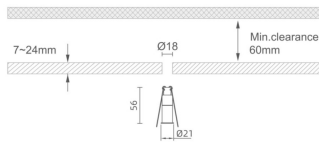

MINI 3

Lavov downlight from the family MINI with a power of 1W, CRI 90 and CCT 2700K, 24 degrees beam angle. With a total lumen output of 69lm, and a luminous efficacy of 69lm/W. Made in Die Cast Aluminum and finished in White color. ON/OFF driver.

Item code	86.D069.1221.01
Product type	Indoor
Category	Downlights
Family	MINI
Subfamily	MINI 3
Pictograms	

Dimensions

Product dimensions (mm) **Ø21*H56**

Scheme

Product	
Real power (W)	1
Real luminous flux (Lm)	69
Luminous efficiency (Lm/W)	69
Beam angle (°)	24
Life time (h)	50000 h L80B10
IP	20
Electrical class insulation	Clas III
Colour	White
U. G. R	<19
Control gear included	Yes
Control gear	ON/OFF
Flicker Free	Yes
Light source	LED
Type of LED	SMD
Colour temperature (K)	2700
Colour consistency (SDCM)	SDCM<3
CRI	90