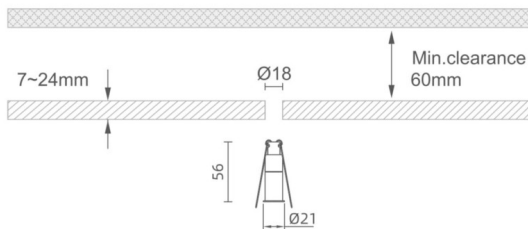

MINI 3

Lavov downlight from the family MINI with a power of 1W, CRI 90 and CCT 2700K, 24 degrees beam angle. With a total lumen output of 69lm, and a luminous efficacy of 69lm/W. Made in Die Cast Aluminum and finished in White color. ON/OFF driver.

Item code	86.D069.1221.01
Product type	Indoor
Category	Downlights
Family	MINI
Subfamily	MINI 3
Pictograms	

Dimensions

Product dimensions (mm) **Ø21*H56**

Scheme

Product	
Real power (W)	1
Real luminous flux (Lm)	69
Luminous efficiency (Lm/W)	69
Beam angle (°)	24
Life time (h)	50000 h L80B10
IP	20
Electrical class insulation	Clas III
Colour	White
U. G. R	19
Control gear included	Yes
Control gear	ON/OFF
Flicker Free	Yes
Light source	LED
Type of LED	SMD
Colour temperature (K)	2700
Colour consistency (SDCM)	SDCM3
CRI	90