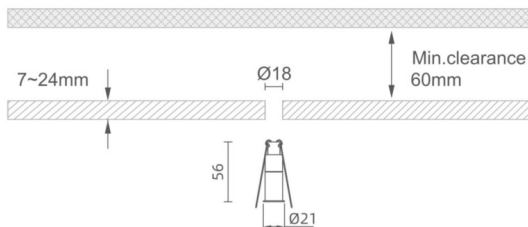

Scheme

Product

Real power (W)	1

Real luminous flux (Lm)	69

Luminous efficiency (Lm/W)	69

Beam angle (°)	24

Life time (h)	50000 h L80B10

IP	20

Electrical class insulation	Clas III

Colour	White

U. G. R	<19

Control gear included	Yes

Control gear	ON/OFF

Flicker Free	Yes

Light source	LED

Type of LED	SMD

Colour temperature (K)	2700

Colour consistency (SDCM)	SDCM<3

CRI	90