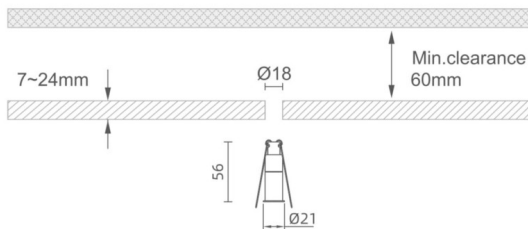

MINI 3

Lavov downlight from the family MINI with a power of 1W, CRI 90 and CCT 2700K, 24 degrees beam angle. With a total lumen output of 69lm, and a luminous efficacy of 69lm/W. Made in Die Cast Aluminum and finished in Black color. ON/OFF driver.

Item code	86.D069.1221.02
Product type	Indoor
Category	Downlights
Family	MINI
Subfamily	MINI 3
Pictograms	

Dimensions

Product dimensions (mm) **Ø21*H56**

Scheme

Product

Real power (W)	1
Real luminous flux (Lm)	69
Luminous efficiency (Lm/W)	69
Beam angle (º)	24
Life time (h)	50000 h L80B10
IP	20
Electrical class insulation	Clas III
Colour	Black
U. G. R	<19
Control gear included	Yes
Control gear	ON/OFF
Flicker Free	Yes
Light source	LED
Type of LED	SMD
Colour temperature (K)	2700
Colour consistency (SDCM)	SDCM<3
CRI	90