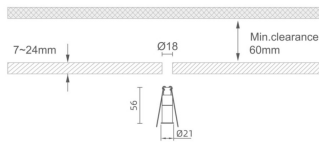

### MINI 3

Lavov downlight from the family MINI with a power of 1W, CRI 90 and CCT 2700K, 24 degrees beam angle. With a total lumen output of 69lm, and a luminous efficacy of 69lm/W. Made in Die Cast Aluminum and finished in Black color. ON/OFF driver.

### Dimensions

Product dimensions (mm) **Ø21\*H56**

### Product

Real power (W)	1
Real luminous flux (Lm)	69
Luminous efficiency (Lm/W)	69
Beam angle (°)	24
Life time (h)	50000 h L80B10
IP	20
Electrical class insulation	Clas III
Colour	Black
U. G. R	<19
Control gear included	Yes
Control gear	ON/OFF
Flicker Free	Yes
Light source	LED
Type of LED	SMD
Colour temperature (K)	2700
Colour consistency (SDCM)	SDCM<3
CRI	90