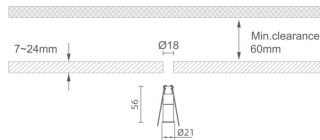

MINI 3

Lavov downlight from the family MINI with a power of 1W, CRI 90 and CCT 2700K, 24 degrees beam angle. With a total lumen output of 69lm, and a luminous efficacy of 69lm/W. Made in Die Cast Aluminum and finished in Black color. ON/OFF driver.

Item code	86.D069.1221.02
Product type	Indoor
Category	Downlights
Family	MINI
Subfamily	MINI 3
Pictograms	

Dimensions

Product dimensions (mm) Ø21*H56

Scheme

Product	
Real power (W)	1
Real luminous flux (Lm)	69
Luminous efficiency (Lm/W)	69
Beam angle (°)	24
Life time (h)	50000 h L80B10
IP	20
Electrical class insulation	Clas III
Colour	Black
U. G. R	<19
Control gear included	Yes
Control gear	ON/OFF
Flicker Free	Yes
Light source	LED
Type of LED	SMD
Colour temperature (K)	2700
Colour consistency (SDCM)	SDCM<3
CRI	90