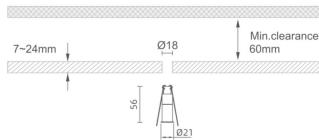

MINI 3

Lavov downlight from the family MINI with a power of 1W, CRI 90 and CCT 2700K, 24 degrees beam angle. With a total lumen output of 69lm, and a luminous efficacy of 69lm/W. Made in Die Cast Aluminum and finished in Black color. ON/OFF driver.

Item code	86.D069.1221.02
Product type	Indoor
Category	Downlights
Family	MINI
Subfamily	MINI 3
Pictograms	

Dimensions

Product dimensions (mm) Ø21*H56

Scheme

Product	
Real power (W)	1
Real luminous flux (Lm)	69
Luminous efficiency (Lm/W)	69
Beam angle (°)	24
Life time (h)	50000 h L80B10
IP	20
Electrical class insulation	Clas III
Colour	Black
U. G. R	<19
Control gear included	Yes
Control gear	ON/OFF
Flicker Free	Yes
Light source	LED
Type of LED	SMD
Colour temperature (K)	2700
Colour consistency (SDCM)	SDCM<3
CRI	90