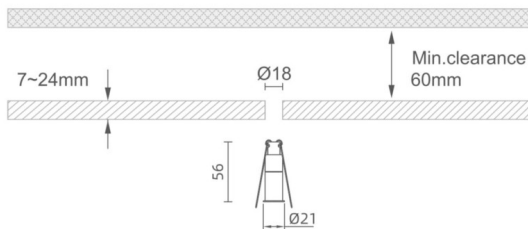

MINI 3

Lavov downlight from the family MINI with a power of 1W, CRI 90 and CCT 2700K, 36 degrees beam angle. With a total lumen output of 70lm, and a luminous efficacy of 70lm/W. Made in Die Cast Aluminum and finished in White color. ON/OFF driver.

Item code	86.D069.1231.01
Product type	Indoor
Category	Downlights
Family	MINI
Subfamily	MINI 3
Pictograms	

Dimensions

Product dimensions (mm) **Ø21*H56**

Scheme

Product	
Real power (W)	1
Real luminous flux (Lm)	70
Luminous efficiency (Lm/W)	70
Beam angle (°)	36
Life time (h)	50000 h L80B10
IP	20
Electrical class insulation	Clas III
Colour	White
U. G. R	19
Control gear included	Yes
Control gear	ON/OFF
Flicker Free	Yes
Light source	LED
Type of LED	SMD
Colour temperature (K)	2700
Colour consistency (SDCM)	SDCM3
CRI	90