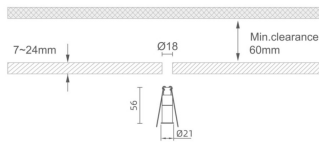

MINI 3

Lavov downlight from the family MINI with a power of 1W, CRI 90 and CCT 2700K, 36 degrees beam angle. With a total lumen output of 70lm, and a luminous efficacy of 70lm/W. Made in Die Cast Aluminum and finished in White color. ON/OFF driver.

Item code	86.D069.1231.01
Product type	Indoor
Category	Downlights
Family	MINI
Subfamily	MINI 3
Pictograms	

Dimensions

Product dimensions (mm) **Ø21*H56**

Scheme

Product	
Real power (W)	1
Real luminous flux (Lm)	70
Luminous efficiency (Lm/W)	70
Beam angle (°)	36
Life time (h)	50000 h L80B10
IP	20
Electrical class insulation	Clas III
Colour	White
U. G. R	<19
Control gear included	Yes
Control gear	ON/OFF
Flicker Free	Yes
Light source	LED
Type of LED	SMD
Colour temperature (K)	2700
Colour consistency (SDCM)	SDCM<3
CRI	90