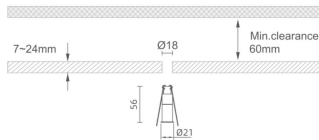

MINI 3

Lavov downlight from the family MINI with a power of 1W, CRI 90 and CCT 2700K, 36 degrees beam angle. With a total lumen output of 70lm, and a luminous efficacy of 70lm/W. Made in Die Cast Aluminum and finished in Black color. ON/OFF driver.

Item code	86.D069.1231.02
Product type	Indoor
Category	Downlights
Family	MINI
Subfamily	MINI 3
Pictograms	

Dimensions

Product dimensions (mm) Ø21*H56

Scheme

Product	
Real power (W)	1
Real luminous flux (Lm)	70
Luminous efficiency (Lm/W)	70
Beam angle (°)	36
Life time (h)	50000 h L80B10
IP	20
Electrical class insulation	Clas III
Colour	Black
U. G. R	<19
Control gear included	Yes
Control gear	ON/OFF
Flicker Free	Yes
Light source	LED
Type of LED	SMD
Colour temperature (K)	2700
Colour consistency (SDCM)	SDCM<3
CRI	90