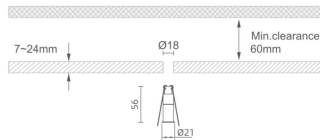

MINI 3

Lavov downlight from the family MINI with a power of 1W, CRI 90 and CCT 2700K, 36 degrees beam angle. With a total lumen output of 70lm, and a luminous efficacy of 70lm/W. Made in Die Cast Aluminum and finished in Black color. ON/OFF driver.

Item code	86.D069.1231.02
Product type	Indoor
Category	Downlights
Family	MINI
Subfamily	MINI 3
Pictograms	

Dimensions

Product dimensions (mm) **Ø21*H56**

Scheme

Product	
Real power (W)	1
Real luminous flux (Lm)	70
Luminous efficiency (Lm/W)	70
Beam angle (°)	36
Life time (h)	50000 h L80B10
IP	20
Electrical class insulation	Clas III
Colour	Black
U. G. R	<19
Control gear included	Yes
Control gear	ON/OFF
Flicker Free	Yes
Light source	LED
Type of LED	SMD
Colour temperature (K)	2700
Colour consistency (SDCM)	SDCM<3
CRI	90