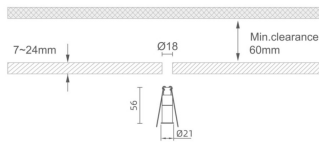

### MINI 3

Lavov downlight from the family MINI with a power of 1W, CRI 90 and CCT 2700K, 36 degrees beam angle. With a total lumen output of 70lm, and a luminous efficacy of 70lm/W. Made in Die Cast Aluminum and finished in Black color. ON/OFF driver.

### Dimensions

Product dimensions (mm) **Ø21\*H56**

### Product

Real power (W)	1
Real luminous flux (Lm)	70
Luminous efficiency (Lm/W)	70
Beam angle (°)	36
Life time (h)	50000 h L80B10
IP	20
Electrical class insulation	Clas III
Colour	Black
U. G. R	<19
Control gear included	Yes
Control gear	ON/OFF
Flicker Free	Yes
Light source	LED
Type of LED	SMD
Colour temperature (K)	2700
Colour consistency (SDCM)	SDCM<3
CRI	90