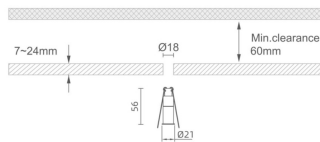

MINI 3

Lavov downlight from the family MINI with a power of 1W, CRI 90 and CCT 2700K, 36 degrees beam angle. With a total lumen output of 70lm, and a luminous efficacy of 70lm/W. Made in Die Cast Aluminum and finished in Black color. ON/OFF driver.

Item code	86.D069.1231.02
Product type	Indoor
Category	Downlights
Family	MINI
Subfamily	MINI 3
Pictograms	

Dimensions

Product dimensions (mm) Ø21*H56

Scheme

Product	
Real power (W)	1
Real luminous flux (Lm)	70
Luminous efficiency (Lm/W)	70
Beam angle (°)	36
Life time (h)	50000 h L80B10
IP	20
Electrical class insulation	Clas III
Colour	Black
U. G. R	<19
Control gear included	Yes
Control gear	ON/OFF
Flicker Free	Yes
Light source	LED
Type of LED	SMD
Colour temperature (K)	2700
Colour consistency (SDCM)	SDCM<3
CRI	90