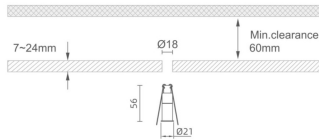

### MINI 3

Lavov downlight from the family MINI with a power of 1W, CRI 90 and CCT 3000K, 15 degrees beam angle. With a total lumen output of 72lm, and a luminous efficacy of 72lm/W. Made in Die Cast Aluminum and finished in White color. ON/OFF driver.

### Dimensions

Product dimensions (mm) **Ø21\*H56**

### Scheme

Product	
Real power (W)	1
Real luminous flux (Lm)	72
Luminous efficiency (Lm/W)	72
Beam angle (°)	15
Life time (h)	50000 h L80B10
IP	20
Electrical class insulation	Clas III
Colour	White
U. G. R	<19
Control gear included	Yes
Control gear	ON/OFF
Flicker Free	Yes
Light source	LED
Type of LED	SMD
Colour temperature (K)	3000
Colour consistency (SDCM)	SDCM<3
CRI	90