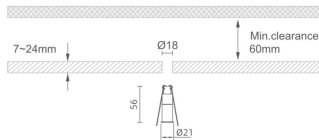

MINI 3

Lavov downlight from the family MINI with a power of 1W, CRI 90 and CCT 3000K, 15 degrees beam angle. With a total lumen output of 72lm, and a luminous efficacy of 72lm/W. Made in Die Cast Aluminum and finished in White color. ON/OFF driver.

Item code	86.D069.1311.01
Product type	Indoor
Category	Downlights
Family	MINI
Subfamily	MINI 3
Pictograms	

Dimensions

Product dimensions (mm) Ø21*H56

Scheme

Product	
Real power (W)	1
Real luminous flux (Lm)	72
Luminous efficiency (Lm/W)	72
Beam angle (°)	15
Life time (h)	50000 h L80B10
IP	20
Electrical class insulation	Clas III
Colour	White
U. G. R	<19
Control gear included	Yes
Control gear	ON/OFF
Flicker Free	Yes
Light source	LED
Type of LED	SMD
Colour temperature (K)	3000
Colour consistency (SDCM)	SDCM<3
CRI	90