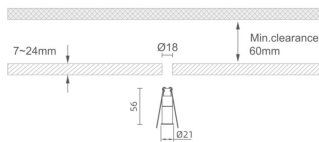

MINI 3

Lavov downlight from the family MINI with a power of 1W, CRI 90 and CCT 3000K, 15 degrees beam angle. With a total lumen output of 72lm, and a luminous efficacy of 72lm/W. Made in Die Cast Aluminum and finished in White color. ON/OFF driver.

Item code	86.D069.1311.01
Product type	Indoor
Category	Downlights
Family	MINI
Subfamily	MINI 3
Pictograms	

Dimensions

Product dimensions (mm) Ø21*H56

Scheme

Product	
Real power (W)	1
Real luminous flux (Lm)	72
Luminous efficiency (Lm/W)	72
Beam angle (°)	15
Life time (h)	50000 h L80B10
IP	20
Electrical class insulation	Clas III
Colour	White
U. G. R	<19
Control gear included	Yes
Control gear	ON/OFF
Flicker Free	Yes
Light source	LED
Type of LED	SMD
Colour temperature (K)	3000
Colour consistency (SDCM)	SDCM<3
CRI	90