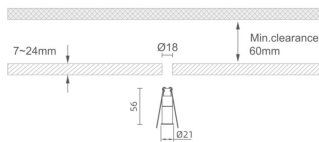

MINI 3

Lavov downlight from the family MINI with a power of 1W, CRI 90 and CCT 3000K, 15 degrees beam angle. With a total lumen output of 72lm, and a luminous efficacy of 72lm/W. Made in Die Cast Aluminum and finished in White color. ON/OFF driver.

Item code	86.D069.1311.01
Product type	Indoor
Category	Downlights
Family	MINI
Subfamily	MINI 3
Pictograms	

Dimensions

Product dimensions (mm) **Ø21*H56**

Scheme

Product	
Real power (W)	1
Real luminous flux (Lm)	72
Luminous efficiency (Lm/W)	72
Beam angle (°)	15
Life time (h)	50000 h L80B10
IP	20
Electrical class insulation	Clas III
Colour	White
U. G. R	<19
Control gear included	Yes
Control gear	ON/OFF
Flicker Free	Yes
Light source	LED
Type of LED	SMD
Colour temperature (K)	3000
Colour consistency (SDCM)	SDCM<3
CRI	90