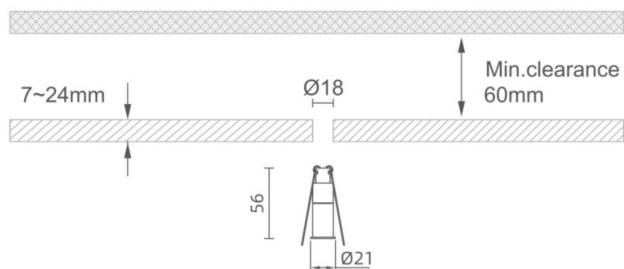

MINI 3

Lavov downlight from the family MINI with a power of 1W, CRI 90 and CCT 3000K, 15 degrees beam angle. With a total lumen output of 72lm, and a luminous efficacy of 72lm/W. Made in Die Cast Aluminum and finished in White color. ON/OFF driver.

Item code	86.D069.1311.01
Product type	Indoor
Category	Downlights
Family	MINI
Subfamily	MINI 3
Pictograms	

Dimensions

Product dimensions (mm) **Ø21*H56**

Scheme

Product	
Real power (W)	1
Real luminous flux (Lm)	72
Luminous efficiency (Lm/W)	72
Beam angle (°)	15
Life time (h)	50000 h L80B10
IP	20
Electrical class insulation	Clas III
Colour	White
U. G. R	<19
Control gear included	Yes
Control gear	ON/OFF
Flicker Free	Yes
Light source	LED
Type of LED	SMD
Colour temperature (K)	3000
Colour consistency (SDCM)	SDCM<3
CRI	90