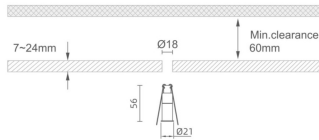

### MINI 3

Lavov downlight from the family MINI with a power of 1W, CRI 90 and CCT 3000K, 15 degrees beam angle. With a total lumen output of 72lm, and a luminous efficacy of 72lm/W. Made in Die Cast Aluminum and finished in Black color. ON/OFF driver.

### Dimensions

Product dimensions (mm) **Ø21\*H56**

### Scheme

Product	
Real power (W)	1
Real luminous flux (Lm)	72
Luminous efficiency (Lm/W)	72
Beam angle (°)	15
Life time (h)	50000 h L80B10
IP	20
Electrical class insulation	Clas III
Colour	Black
U. G. R	<19
Control gear included	Yes
Control gear	ON/OFF
Flicker Free	Yes
Light source	LED
Type of LED	SMD
Colour temperature (K)	3000
Colour consistency (SDCM)	SDCM<3
CRI	90