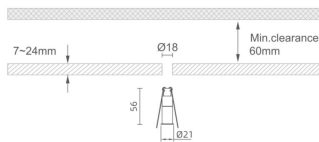

MINI 3

Lavov downlight from the family MINI with a power of 1W, CRI 90 and CCT 3000K, 15 degrees beam angle. With a total lumen output of 72lm, and a luminous efficacy of 72lm/W. Made in Die Cast Aluminum and finished in Black color. ON/OFF driver.

Item code	86.D069.1311.02
Product type	Indoor
Category	Downlights
Family	MINI
Subfamily	MINI 3
Pictograms	

Dimensions

Product dimensions (mm) Ø21*H56

Scheme

Product	
Real power (W)	1
Real luminous flux (Lm)	72
Luminous efficiency (Lm/W)	72
Beam angle (°)	15
Life time (h)	50000 h L80B10
IP	20
Electrical class insulation	Clas III
Colour	Black
U. G. R	<19
Control gear included	Yes
Control gear	ON/OFF
Flicker Free	Yes
Light source	LED
Type of LED	SMD
Colour temperature (K)	3000
Colour consistency (SDCM)	SDCM<3
CRI	90