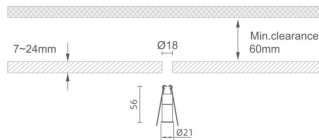

MINI 3

Lavov downlight from the family MINI with a power of 1W, CRI 90 and CCT 3000K, 15 degrees beam angle. With a total lumen output of 72lm, and a luminous efficacy of 72lm/W. Made in Die Cast Aluminum and finished in Black color. ON/OFF driver.

Item code	86.D069.1311.02
Product type	Indoor
Category	Downlights
Family	MINI
Subfamily	MINI 3
Pictograms	

Dimensions

Product dimensions (mm) Ø21*H56

Scheme

Product	
Real power (W)	1
Real luminous flux (Lm)	72
Luminous efficiency (Lm/W)	72
Beam angle (°)	15
Life time (h)	50000 h L80B10
IP	20
Electrical class insulation	Clas III
Colour	Black
U. G. R	<19
Control gear included	Yes
Control gear	ON/OFF
Flicker Free	Yes
Light source	LED
Type of LED	SMD
Colour temperature (K)	3000
Colour consistency (SDCM)	SDCM<3
CRI	90