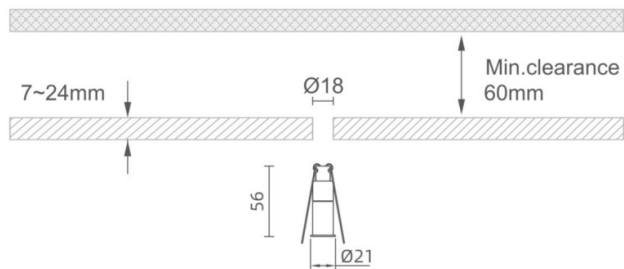

MINI 3

Lavov downlight from the family MINI with a power of 1W, CRI 90 and CCT 3000K, 15 degrees beam angle. With a total lumen output of 72lm, and a luminous efficacy of 72lm/W. Made in Die Cast Aluminum and finished in White color. DALI driver.

Item code	86.D069.1313.01
Product type	Indoor
Category	Downlights
Family	MINI
Subfamily	MINI 3
Pictograms	

Dimensions

Product dimensions (mm) **Ø21*H56**

Scheme

Product	
Real power (W)	1
Real luminous flux (Lm)	72
Luminous efficiency (Lm/W)	72
Beam angle (°)	15
Life time (h)	50000 h L80B10
IP	20
Electrical class insulation	Clas III
Colour	White
U. G. R	<19
Control gear included	Yes
Control gear	DALI
Flicker Free	Yes
Light source	LED
Type of LED	SMD
Colour temperature (K)	3000
Colour consistency (SDCM)	SDCM<3
CRI	90