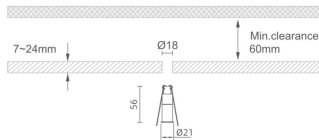

MINI 3

Lavov downlight from the family MINI with a power of 1W, CRI 90 and CCT 3000K, 15 degrees beam angle. With a total lumen output of 72lm, and a luminous efficacy of 72lm/W. Made in Die Cast Aluminum and finished in White color. DALI driver.

Item code	86.D069.1313.01
Product type	Indoor
Category	Downlights
Family	MINI
Subfamily	MINI 3
Pictograms	

Dimensions

Product dimensions (mm) **Ø21*H56**

Scheme

Product	
Real power (W)	1
Real luminous flux (Lm)	72
Luminous efficiency (Lm/W)	72
Beam angle (°)	15
Life time (h)	50000 h L80B10
IP	20
Electrical class insulation	Clas III
Colour	White
U. G. R	<19
Control gear included	Yes
Control gear	DALI
Flicker Free	Yes
Light source	LED
Type of LED	SMD
Colour temperature (K)	3000
Colour consistency (SDCM)	SDCM<3
CRI	90