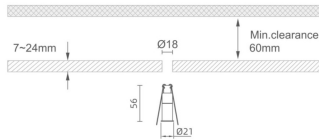

MINI 3

Lavov downlight from the family MINI with a power of 1W, CRI 90 and CCT 3000K, 15 degrees beam angle. With a total lumen output of 72lm, and a luminous efficacy of 72lm/W. Made in Die Cast Aluminum and finished in Black color. DALI driver.

Item code	86.D069.1313.02
Product type	Indoor
Category	Downlights
Family	MINI
Subfamily	MINI 3
Pictograms	

Dimensions

Product dimensions (mm) **Ø21*H56**

Scheme

Product	
Real power (W)	1
Real luminous flux (Lm)	72
Luminous efficiency (Lm/W)	72
Beam angle (°)	15
Life time (h)	50000 h L80B10
IP	20
Electrical class insulation	Clas III
Colour	Black
U. G. R	<19
Control gear included	Yes
Control gear	DALI
Flicker Free	Yes
Light source	LED
Type of LED	SMD
Colour temperature (K)	3000
Colour consistency (SDCM)	SDCM<3
CRI	90