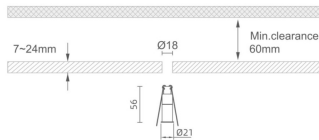

### MINI 3

Lavov downlight from the family MINI with a power of 1W, CRI 90 and CCT 3000K, 15 degrees beam angle. With a total lumen output of 72lm, and a luminous efficacy of 72lm/W. Made in Die Cast Aluminum and finished in Black color. DALI driver.

### Dimensions

**Product dimensions (mm)**    **Ø21\*H56**

### Scheme

<b>Product</b>	
<b>Real power (W)</b>	<b>1</b>
<b>Real luminous flux (Lm)</b>	<b>72</b>
<b>Luminous efficiency (Lm/W)</b>	<b>72</b>
<b>Beam angle (°)</b>	<b>15</b>
<b>Life time (h)</b>	<b>50000 h L80B10</b>
<b>IP</b>	<b>20</b>
<b>Electrical class insulation</b>	<b>Clas III</b>
<b>Colour</b>	<b>Black</b>
<b>U. G. R</b>	<b>&lt;19</b>
<b>Control gear included</b>	<b>Yes</b>
<b>Control gear</b>	<b>DALI</b>
<b>Flicker Free</b>	<b>Yes</b>
<b>Light source</b>	<b>LED</b>
<b>Type of LED</b>	<b>SMD</b>
<b>Colour temperature (K)</b>	<b>3000</b>
<b>Colour consistency (SDCM)</b>	<b>SDCM&lt;3</b>
<b>CRI</b>	<b>90</b>