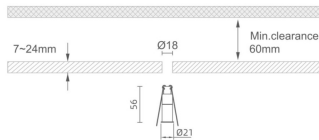

### MINI 3

Lavov downlight from the family MINI with a power of 1W, CRI 90 and CCT 3000K, 15 degrees beam angle. With a total lumen output of 72lm, and a luminous efficacy of 72lm/W. Made in Die Cast Aluminum and finished in Black color. DALI driver.

### Dimensions

Product dimensions (mm) Ø21\*H56

### Scheme

Product	
Real power (W)	1
Real luminous flux (Lm)	72
Luminous efficiency (Lm/W)	72
Beam angle (°)	15
Life time (h)	50000 h L80B10
IP	20
Electrical class insulation	Clas III
Colour	Black
U. G. R	<19
Control gear included	Yes
Control gear	DALI
Flicker Free	Yes
Light source	LED
Type of LED	SMD
Colour temperature (K)	3000
Colour consistency (SDCM)	SDCM<3
CRI	90