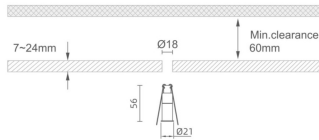

MINI 3

Lavov downlight from the family MINI with a power of 1W, CRI 90 and CCT 3000K, 24 degrees beam angle. With a total lumen output of 69lm, and a luminous efficacy of 69lm/W. Made in Die Cast Aluminum and finished in White color. ON/OFF driver.

Item code	86.D069.1321.01
Product type	Indoor
Category	Downlights
Family	MINI
Subfamily	MINI 3
Pictograms	

Dimensions

Product dimensions (mm) **Ø21*H56**

Scheme

Product	
Real power (W)	1
Real luminous flux (Lm)	69
Luminous efficiency (Lm/W)	69
Beam angle (°)	24
Life time (h)	50000 h L80B10
IP	20
Electrical class insulation	Clas III
Colour	White
U. G. R	<19
Control gear included	Yes
Control gear	ON/OFF
Flicker Free	Yes
Light source	LED
Type of LED	SMD
Colour temperature (K)	3000
Colour consistency (SDCM)	SDCM<3
CRI	90