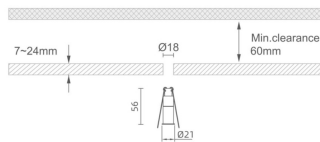

MINI 3

Lavov downlight from the family MINI with a power of 1W, CRI 90 and CCT 3000K, 24 degrees beam angle. With a total lumen output of 69lm, and a luminous efficacy of 69lm/W. Made in Die Cast Aluminum and finished in White color. ON/OFF driver.

Item code	86.D069.1321.01
Product type	Indoor
Category	Downlights
Family	MINI
Subfamily	MINI 3
Pictograms	

Dimensions

Product dimensions (mm) **Ø21*H56**

Scheme

Product	
Real power (W)	1
Real luminous flux (Lm)	69
Luminous efficiency (Lm/W)	69
Beam angle (°)	24
Life time (h)	50000 h L80B10
IP	20
Electrical class insulation	Clas III
Colour	White
U. G. R	<19
Control gear included	Yes
Control gear	ON/OFF
Flicker Free	Yes
Light source	LED
Type of LED	SMD
Colour temperature (K)	3000
Colour consistency (SDCM)	SDCM<3
CRI	90