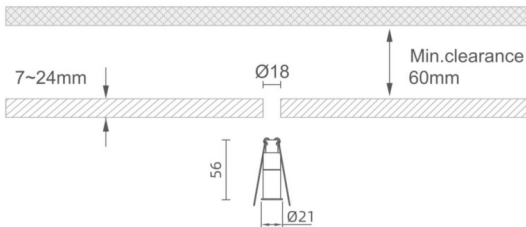

### MINI 3

Lavov downlight from the family MINI with a power of 1W, CRI 90 and CCT 3000K, 24 degrees beam angle. With a total lumen output of 69lm, and a luminous efficacy of 69lm/W. Made in Die Cast Aluminum and finished in White color. ON/OFF driver.

### Dimensions

Product dimensions (mm) **Ø21\*H56**

### Product

Real power (W)	1
Real luminous flux (Lm)	69
Luminous efficiency (Lm/W)	69
Beam angle (°)	24
Life time (h)	50000 h L80B10
IP	20
Electrical class insulation	Clas III
Colour	White
U. G. R	<19
Control gear included	Yes
Control gear	ON/OFF
Flicker Free	Yes
Light source	LED
Type of LED	SMD
Colour temperature (K)	3000
Colour consistency (SDCM)	SDCM<3
CRI	90