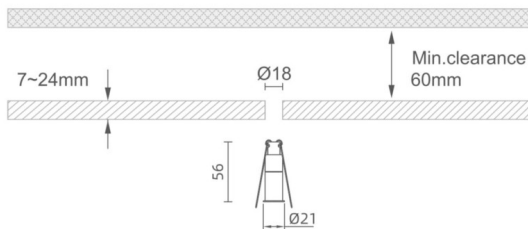

MINI 3

Lavov downlight from the family MINI with a power of 1W, CRI 90 and CCT 3000K, 24 degrees beam angle. With a total lumen output of 69lm, and a luminous efficacy of 69lm/W. Made in Die Cast Aluminum and finished in White color. ON/OFF driver.

Item code	86.D069.1321.01
Product type	Indoor
Category	Downlights
Family	MINI
Subfamily	MINI 3
Pictograms	

Dimensions

Product dimensions (mm) **Ø21*H56**

Scheme

Product	
Real power (W)	1
Real luminous flux (Lm)	69
Luminous efficiency (Lm/W)	69
Beam angle (°)	24
Life time (h)	50000 h L80B10
IP	20
Electrical class insulation	Clas III
Colour	White
U. G. R	19
Control gear included	Yes
Control gear	ON/OFF
Flicker Free	Yes
Light source	LED
Type of LED	SMD
Colour temperature (K)	3000
Colour consistency (SDCM)	SDCM3
CRI	90