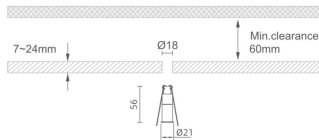

MINI 3

Lavov downlight from the family MINI with a power of 1W, CRI 90 and CCT 3000K, 24 degrees beam angle. With a total lumen output of 69lm, and a luminous efficacy of 69lm/W. Made in Die Cast Aluminum and finished in White color. ON/OFF driver.

Item code	86.D069.1321.01
Product type	Indoor
Category	Downlights
Family	MINI
Subfamily	MINI 3
Pictograms	

Dimensions

Product dimensions (mm) Ø21*H56

Scheme

Product	
Real power (W)	1
Real luminous flux (Lm)	69
Luminous efficiency (Lm/W)	69
Beam angle (°)	24
Life time (h)	50000 h L80B10
IP	20
Electrical class insulation	Clas III
Colour	White
U. G. R	<19
Control gear included	Yes
Control gear	ON/OFF
Flicker Free	Yes
Light source	LED
Type of LED	SMD
Colour temperature (K)	3000
Colour consistency (SDCM)	SDCM<3
CRI	90