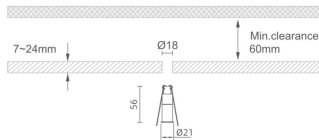

MINI 3

Lavov downlight from the family MINI with a power of 1W, CRI 90 and CCT 3000K, 24 degrees beam angle. With a total lumen output of 69lm, and a luminous efficacy of 69lm/W. Made in Die Cast Aluminum and finished in Black color. ON/OFF driver.

Item code	86.D069.1321.02
Product type	Indoor
Category	Downlights
Family	MINI
Subfamily	MINI 3
Pictograms	

Dimensions

Product dimensions (mm) Ø21*H56

Scheme

Product	
Real power (W)	1
Real luminous flux (Lm)	69
Luminous efficiency (Lm/W)	69
Beam angle (°)	24
Life time (h)	50000 h L80B10
IP	20
Electrical class insulation	Clas III
Colour	Black
U. G. R	<19
Control gear included	Yes
Control gear	ON/OFF
Flicker Free	Yes
Light source	LED
Type of LED	SMD
Colour temperature (K)	3000
Colour consistency (SDCM)	SDCM<3
CRI	90