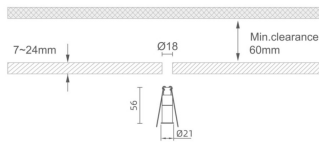

### MINI 3

Lavov downlight from the family MINI with a power of 1W, CRI 90 and CCT 3000K, 24 degrees beam angle. With a total lumen output of 69lm, and a luminous efficacy of 69lm/W. Made in Die Cast Aluminum and finished in Black color. ON/OFF driver.

### Dimensions

Product dimensions (mm) Ø21\*H56

### Product

Real power (W)	1
Real luminous flux (Lm)	69
Luminous efficiency (Lm/W)	69
Beam angle (°)	24
Life time (h)	50000 h L80B10
IP	20
Electrical class insulation	Clas III
Colour	Black
U. G. R	<19
Control gear included	Yes
Control gear	ON/OFF
Flicker Free	Yes
Light source	LED
Type of LED	SMD
Colour temperature (K)	3000
Colour consistency (SDCM)	SDCM<3
CRI	90