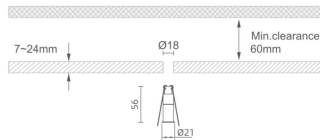

### MINI 3

Lavov downlight from the family MINI with a power of 1W, CRI 90 and CCT 3000K, 24 degrees beam angle. With a total lumen output of 69lm, and a luminous efficacy of 69lm/W. Made in Die Cast Aluminum and finished in Black color. ON/OFF driver.

### Dimensions

Product dimensions (mm) Ø21\*H56

### Scheme

Product	
Real power (W)	1
Real luminous flux (Lm)	69
Luminous efficiency (Lm/W)	69
Beam angle (°)	24
Life time (h)	50000 h L80B10
IP	20
Electrical class insulation	Clas III
Colour	Black
U. G. R	<19
Control gear included	Yes
Control gear	ON/OFF
Flicker Free	Yes
Light source	LED
Type of LED	SMD
Colour temperature (K)	3000
Colour consistency (SDCM)	SDCM<3
CRI	90