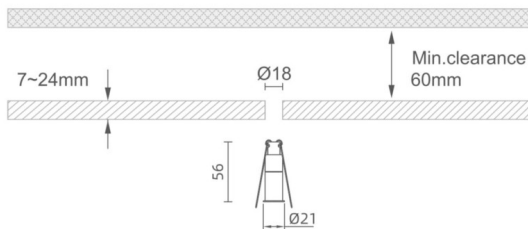

MINI 3

Lavov downlight from the family MINI with a power of 1W, CRI 90 and CCT 3000K, 24 degrees beam angle. With a total lumen output of 69lm, and a luminous efficacy of 69lm/W. Made in Die Cast Aluminum and finished in Black color. ON/OFF driver.

Item code	86.D069.1321.02
Product type	Indoor
Category	Downlights
Family	MINI
Subfamily	MINI 3
Pictograms	

Dimensions

Product dimensions (mm) **Ø21*H56**

Scheme

Product	
Real power (W)	1
Real luminous flux (Lm)	69
Luminous efficiency (Lm/W)	69
Beam angle (°)	24
Life time (h)	50000 h L80B10
IP	20
Electrical class insulation	Clas III
Colour	Black
U. G. R	<19
Control gear included	Yes
Control gear	ON/OFF
Flicker Free	Yes
Light source	LED
Type of LED	SMD
Colour temperature (K)	3000
Colour consistency (SDCM)	SDCM<3
CRI	90