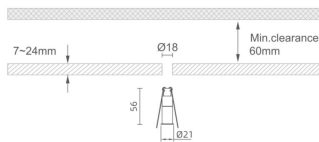

MINI 3

Lavov downlight from the family MINI with a power of 1W, CRI 90 and CCT 3000K, 24 degrees beam angle. With a total lumen output of 69lm, and a luminous efficacy of 69lm/W. Made in Die Cast Aluminum and finished in Black color. DALI driver.

Item code	86.D069.1323.02
Product type	Indoor
Category	Downlights
Family	MINI
Subfamily	MINI 3
Pictograms	

Dimensions

Product dimensions (mm) Ø21*H56

Scheme

Product	
Real power (W)	1
Real luminous flux (Lm)	69
Luminous efficiency (Lm/W)	69
Beam angle (°)	24
Life time (h)	50000 h L80B10
IP	20
Electrical class insulation	Clas III
Colour	Black
U. G. R	<19
Control gear included	Yes
Control gear	DALI
Flicker Free	Yes
Light source	LED
Type of LED	SMD
Colour temperature (K)	3000
Colour consistency (SDCM)	SDCM<3
CRI	90