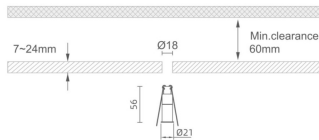

### MINI 3

Lavov downlight from the family MINI with a power of 1W, CRI 90 and CCT 2700K, 36 degrees beam angle. With a total lumen output of 70lm, and a luminous efficacy of 70lm/W. Made in Die Cast Aluminum and finished in White color. ON/OFF driver.

### Dimensions

**Product dimensions (mm)**    **Ø21\*H56**

### Scheme

<b>Product</b>	
<b>Real power (W)</b>	<b>1</b>
<b>Real luminous flux (Lm)</b>	<b>70</b>
<b>Luminous efficiency (Lm/W)</b>	<b>70</b>
<b>Beam angle (°)</b>	<b>36</b>
<b>Life time (h)</b>	<b>50000 h L80B10</b>
<b>IP</b>	<b>20</b>
<b>Electrical class insulation</b>	<b>Clas III</b>
<b>Colour</b>	<b>White</b>
<b>U. G. R</b>	<b>&lt;19</b>
<b>Control gear included</b>	<b>Yes</b>
<b>Control gear</b>	<b>ON/OFF</b>
<b>Flicker Free</b>	<b>Yes</b>
<b>Light source</b>	<b>LED</b>
<b>Type of LED</b>	<b>SMD</b>
<b>Colour temperature (K)</b>	<b>2700</b>
<b>Colour consistency (SDCM)</b>	<b>SDCM&lt;3</b>
<b>CRI</b>	<b>90</b>