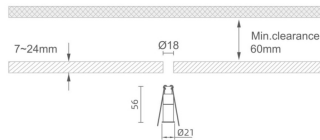

### MINI 3

Lavov downlight from the family MINI with a power of 1W, CRI 90 and CCT 2700K, 36 degrees beam angle. With a total lumen output of 70lm, and a luminous efficacy of 70lm/W. Made in Die Cast Aluminum and finished in White color. ON/OFF driver.

### Dimensions

**Product dimensions (mm)**    **Ø21\*H56**

### Scheme

<b>Product</b>	
<b>Real power (W)</b>	<b>1</b>
<b>Real luminous flux (Lm)</b>	<b>70</b>
<b>Luminous efficiency (Lm/W)</b>	<b>70</b>
<b>Beam angle (°)</b>	<b>36</b>
<b>Life time (h)</b>	<b>50000 h L80B10</b>
<b>IP</b>	<b>20</b>
<b>Electrical class insulation</b>	<b>Clas III</b>
<b>Colour</b>	<b>White</b>
<b>U. G. R</b>	<b>&lt;19</b>
<b>Control gear included</b>	<b>Yes</b>
<b>Control gear</b>	<b>ON/OFF</b>
<b>Flicker Free</b>	<b>Yes</b>
<b>Light source</b>	<b>LED</b>
<b>Type of LED</b>	<b>SMD</b>
<b>Colour temperature (K)</b>	<b>2700</b>
<b>Colour consistency (SDCM)</b>	<b>SDCM&lt;3</b>
<b>CRI</b>	<b>90</b>