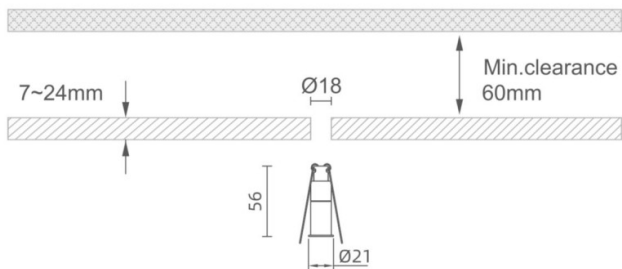

MINI 3

Lavov downlight from the family MINI with a power of 1W, CRI 90 and CCT 2700K, 36 degrees beam angle. With a total lumen output of 70lm, and a luminous efficacy of 70lm/W. Made in Die Cast Aluminum and finished in White color. ON/OFF driver.

Item code	86.D069.1331.01
Product type	Indoor
Category	Downlights
Family	MINI
Subfamily	MINI 3
Pictograms	

Dimensions

Product dimensions (mm) **Ø21*H56**

Scheme

Product	
Real power (W)	1
Real luminous flux (Lm)	70
Luminous efficiency (Lm/W)	70
Beam angle (°)	36
Life time (h)	50000 h L80B10
IP	20
Electrical class insulation	Clas III
Colour	White
U. G. R	<19
Control gear included	Yes
Control gear	ON/OFF
Flicker Free	Yes
Light source	LED
Type of LED	SMD
Colour temperature (K)	2700
Colour consistency (SDCM)	SDCM<3
CRI	90