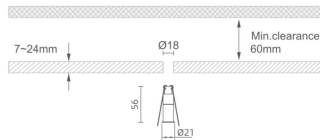

MINI 3

Lavov downlight from the family MINI with a power of 1W, CRI 90 and CCT 2700K, 36 degrees beam angle. With a total lumen output of 70lm, and a luminous efficacy of 70lm/W. Made in Die Cast Aluminum and finished in Black color. ON/OFF driver.

Item code	86.D069.1331.02
Product type	Indoor
Category	Downlights
Family	MINI
Subfamily	MINI 3
Pictograms	

Dimensions

Product dimensions (mm) **Ø21*H56**

Scheme

Product	
Real power (W)	1
Real luminous flux (Lm)	70
Luminous efficiency (Lm/W)	70
Beam angle (°)	36
Life time (h)	50000 h L80B10
IP	20
Electrical class insulation	Clas III
Colour	Black
U. G. R	<19
Control gear included	Yes
Control gear	ON/OFF
Flicker Free	Yes
Light source	LED
Type of LED	SMD
Colour temperature (K)	2700
Colour consistency (SDCM)	SDCM<3
CRI	90