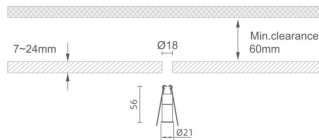

MINI 3

Lavov downlight from the family MINI with a power of 1W, CRI 90 and CCT 2700K, 36 degrees beam angle. With a total lumen output of 70lm, and a luminous efficacy of 70lm/W. Made in Die Cast Aluminum and finished in Black color. ON/OFF driver.

Item code	86.D069.1331.02
Product type	Indoor
Category	Downlights
Family	MINI
Subfamily	MINI 3
Pictograms	

Dimensions

Product dimensions (mm) Ø21*H56

Scheme

Product	
Real power (W)	1
Real luminous flux (Lm)	70
Luminous efficiency (Lm/W)	70
Beam angle (°)	36
Life time (h)	50000 h L80B10
IP	20
Electrical class insulation	Clas III
Colour	Black
U. G. R	<19
Control gear included	Yes
Control gear	ON/OFF
Flicker Free	Yes
Light source	LED
Type of LED	SMD
Colour temperature (K)	2700
Colour consistency (SDCM)	SDCM<3
CRI	90