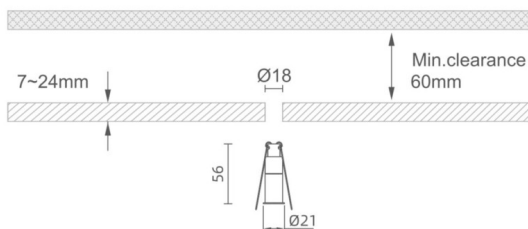

MINI 3

Lavov downlight from the family MINI with a power of 2W, CRI 90 and CCT 2700K, 15 degrees beam angle. With a total lumen output of 108lm, and a luminous efficacy of 54lm/W. Made in Die Cast Aluminum and finished in Black color. ON/OFF driver.

Item code	86.D069.2211.02
Product type	Indoor
Category	Downlights
Family	MINI
Subfamily	MINI 3
Pictograms	

Dimensions

Product dimensions (mm) **Ø21*H56**

Scheme

Product	
Real power (W)	2
Real luminous flux (Lm)	108
Luminous efficiency (Lm/W)	54
Beam angle (º)	15
Life time (h)	50000 h L80B10
IP	20
Electrical class insulation	Clas III
Colour	Black
U. G. R	<19
Control gear included	Yes
Control gear	ON/OFF
Flicker Free	Yes
Light source	LED
Type of LED	SMD
Colour temperature (K)	2700
Colour consistency (SDCM)	SDCM<3
CRI	90