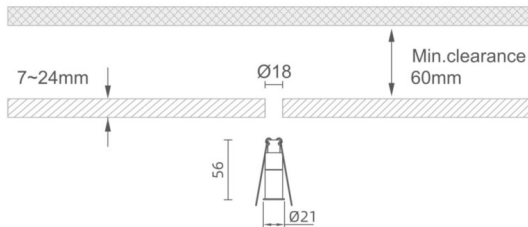

### MINI 3

Lavov downlight from the family MINI with a power of 2W, CRI 90 and CCT 2700K, 24 degrees beam angle. With a total lumen output of 103lm, and a luminous efficacy of 51.5lm/W. Made in Die Cast Aluminum and finished in White color. ON/OFF driver.

### Dimensions

Product dimensions (mm) **Ø21\*H56**

### Scheme

Product	
Real power (W)	2
Real luminous flux (Lm)	103
Luminous efficiency (Lm/W)	51.5
Beam angle (&ordm;)	24
Life time (h)	50000 h L80B10
IP	20
Electrical class insulation	Clas III
Colour	White
U. G. R	<19
Control gear included	Yes
Control gear	ON/OFF
Flicker Free	Yes
Light source	LED
Type of LED	SMD
Colour temperature (K)	2700
Colour consistency (SDCM)	SDCM<3
CRI	90