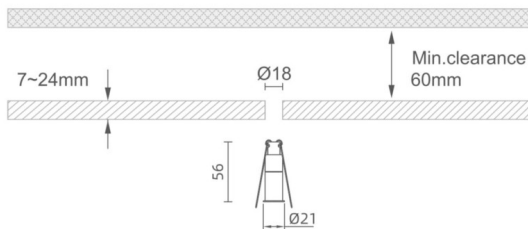

### MINI 3

Lavov downlight from the family MINI with a power of 2W, CRI 90 and CCT 2700K, 24 degrees beam angle. With a total lumen output of 103lm, and a luminous efficacy of 51.5lm/W. Made in Die Cast Aluminum and finished in Black color. ON/OFF driver.

### Dimensions

Product dimensions (mm) **Ø21\*H56**

### Scheme

Product	
Real power (W)	2
Real luminous flux (Lm)	103
Luminous efficiency (Lm/W)	51.5
Beam angle (°)	24
Life time (h)	50000 h L80B10
IP	20
Electrical class insulation	Clas III
Colour	Black
U. G. R	19
Control gear included	Yes
Control gear	ON/OFF
Flicker Free	Yes
Light source	LED
Type of LED	SMD
Colour temperature (K)	2700
Colour consistency (SDCM)	SDCM3
CRI	90