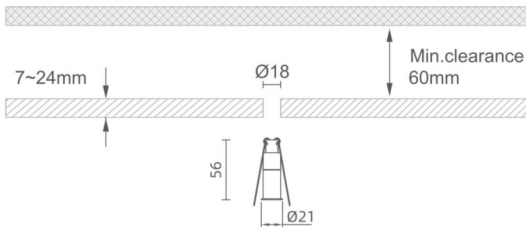

MINI 3

Lavov downlight from the family MINI with a power of 2W, CRI 90 and CCT 2700K, 36 degrees beam angle. With a total lumen output of 105lm, and a luminous efficacy of 52.5lm/W. Made in Die Cast Aluminum and finished in White color. ON/OFF driver.

Item code	86.D069.2231.01
Product type	Indoor
Category	Downlights
Family	MINI
Subfamily	MINI 3
Pictograms	

Dimensions

Product dimensions (mm) **Ø21*H56**

Scheme

Product	
Real power (W)	2
Real luminous flux (Lm)	105
Luminous efficiency (Lm/W)	52.5
Beam angle (°)	36
Life time (h)	50000 h L80B10
IP	20
Electrical class insulation	Clas III
Colour	White
U. G. R	<19
Control gear included	Yes
Control gear	ON/OFF
Flicker Free	Yes
Light source	LED
Type of LED	SMD
Colour temperature (K)	2700
Colour consistency (SDCM)	SDCM<3
CRI	90