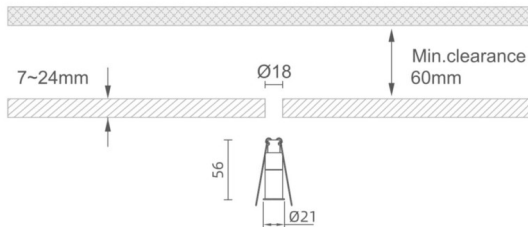

Scheme

Item code	86.D069.2311.01
Product type	Indoor
Category	Downlights
Family	MINI
Subfamily	MINI 3
Pictograms	

Product

Real power (W)	2
Real luminous flux (Lm)	108
Luminous efficiency (Lm/W)	54
Beam angle (&ordm;)	15
Life time (h)	50000 h L80B10
IP	20
Electrical class insulation	Clas III
Colour	White
U. G. R	<19
Control gear included	Yes
Control gear	ON/OFF
Flicker Free	Yes
Light source	LED
Type of LED	SMD
Colour temperature (K)	3000
Colour consistency (SDCM)	SDCM<3
CRI	90