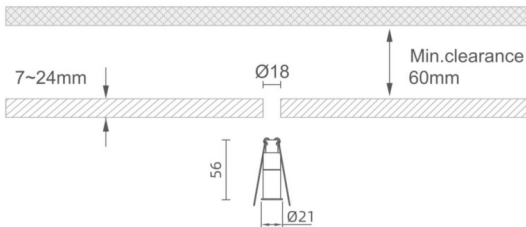

MINI 3

Lavov downlight from the family MINI with a power of 2W, CRI 90 and CCT 3000K, 24 degrees beam angle. With a total lumen output of 103lm, and a luminous efficacy of 51.5lm/W. Made in Die Cast Aluminum and finished in White color. ON/OFF driver.

Item code	86.D069.2321.01
Product type	Indoor
Category	Downlights
Family	MINI
Subfamily	MINI 3
Pictograms	     

Dimensions

Product dimensions (mm) **Ø21*H56**

Scheme

Product

Real power (W)	2
Real luminous flux (Lm)	103
Luminous efficiency (Lm/W)	51.5
Beam angle (°)	24
Life time (h)	50000 h L80B10
IP	20
Electrical class insulation	Clas III
Colour	White
U. G. R	<19
Control gear included	Yes
Control gear	ON/OFF
Flicker Free	Yes
Light source	LED
Type of LED	SMD
Colour temperature (K)	3000
Colour consistency (SDCM)	SDCM<3
CRI	90