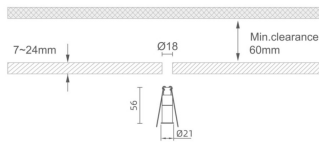

MINI 3

Lavov downlight from the family MINI with a power of 2W, CRI 90 and CCT 3000K, 24 degrees beam angle. With a total lumen output of 103lm, and a luminous efficacy of 51.5lm/W. Made in Die Cast Aluminum and finished in Black color. DALI driver.

Item code	86.D069.2323.02
Product type	Indoor
Category	Downlights
Family	MINI
Subfamily	MINI 3
Pictograms	

Dimensions

Product dimensions (mm) Ø21*H56

Scheme

Product

Real power (W)	2
Real luminous flux (Lm)	103
Luminous efficiency (Lm/W)	51.5
Beam angle (°)	24
Life time (h)	50000 h L80B10
IP	20
Electrical class insulation	Clas III
Colour	Black
U. G. R	<19
Control gear included	Yes
Control gear	DALI
Flicker Free	Yes
Light source	LED
Type of LED	SMD
Colour temperature (K)	3000
Colour consistency (SDCM)	SDCM<3
CRI	90